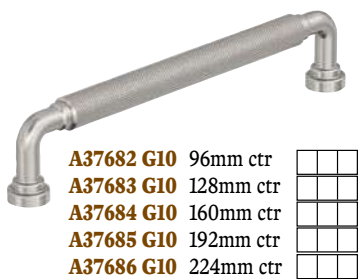

# Satin Nickel

Mark Your Interest Level

--	--	--

**Amerock**

Screws included

		Each	Qty	
<b>A36780 G10</b>	Knob, 1/4" dia, Satin Nickel	7.82 EA	25	7.12 EA
<b>A36781 G10</b>	Pull, 96mm ctr, cup, Satin Nickel	8.18 EA	25	7.48 EA
<b>A36782 G10</b>	Pull, 128mm ctr, Satin Nickel	9.30 EA	25	8.56 EA
<b>A36783 G10</b>	Pull, 192mm ctr, Satin Nickel	22.32 EA	20	21.20 EA
<b>A36793 G10</b>	Knob, 1/4" dia, Satin Nickel	9.30 EA	25	8.56 EA
<b>A36794 G10</b>	Pull, 96mm ctr, Satin Nickel	12.34 EA	25	11.52 EA
<b>A36795 G10</b>	Pull, 128mm ctr, Satin Nickel	17.92 EA	25	16.94 EA
<b>A36796 G10</b>	Pull, 160mm ctr, Satin Nickel	20.90 EA	20	19.82 EA
<b>A36893 G10</b>	Knob, 1/4" dia, Satin Nickel	13.72 EA	25	12.86 EA
<b>A36894 G10</b>	Pull, 96mm ctr, Satin Nickel	8.34 EA	20	7.64 EA
<b>A36895 G10</b>	Pull, 128mm ctr, Satin Nickel	9.30 EA	25	8.56 EA
<b>A36896 G10</b>	Pull, 160mm ctr, Satin Nickel	24.76 EA	10	23.58 EA
<b>A36899 G10</b>	Pull, 96mm ctr, Satin Nickel	6.46 EA	25	5.80 EA
<b>A36900 G10</b>	Pull, 128mm ctr, Satin Nickel	6.88 EA	10	6.22 EA
<b>A36904 G10</b>	Knob, 1 3/8" dia, Satin Nickel	5.56 EA	25	4.94 EA
<b>A36906 G10</b>	Pull, 160mm ctr, Satin Nickel	15.30 EA	10	14.40 EA
<b>A36986 G10</b>	Pull, 192mm ctr, Satin Nickel	30.38 EA	10	29.04 EA
<b>A36987 G10</b>	Pull, 224mm ctr, Satin Nickel	37.46 EA	10	35.90 EA
<b>A37660 G10</b>	Knob, 1 1/8" dia, Satin Nickel	13.84 EA	10	12.98 EA
<b>A37662 G10</b>	Pull, 96mm ctr, cup, Satin Nickel	17.78 EA	10	16.80 EA
<b>A37663 G10</b>	Pull, 128mm ctr, Satin Nickel	20.42 EA	10	19.36 EA
<b>A37664 G10</b>	Pull, 160mm ctr, Satin Nickel	23.04 EA	10	21.90 EA
<b>A37665 G10</b>	Pull, 192mm ctr, Satin Nickel	25.66 EA	10	24.44 EA
<b>A37666 G10</b>	Pull, 224mm ctr, Satin Nickel	30.90 EA	10	29.54 EA
<b>A37680 G10</b>	Knob, 1 1/8" dia, Satin Nickel	15.16 EA	10	14.26 EA
<b>A37682 G10</b>	Pull, 96mm ctr, cup, Satin Nickel	19.10 EA	10	18.08 EA
<b>A37683 G10</b>	Pull, 128mm ctr, Satin Nickel	21.72 EA	10	20.62 EA
<b>A37684 G10</b>	Pull, 160mm ctr, Satin Nickel	24.36 EA	10	23.18 EA
<b>A37685 G10</b>	Pull, 192mm ctr, Satin Nickel	28.28 EA	10	27.00 EA
<b>A37686 G10</b>	Pull, 224mm ctr, Satin Nickel	34.84 EA	10	33.36 EA
<b>A37700 G10</b>	Knob, 1 1/8" dia, Satin Nickel	15.16 EA	10	14.26 EA
<b>A37702 G10</b>	Pull, 96mm ctr, cup, Satin Nickel	19.10 EA	10	18.08 EA
<b>A37703 G10</b>	Pull, 128mm ctr, Satin Nickel	21.72 EA	10	20.62 EA
<b>A37704 G10</b>	Pull, 160mm ctr, Satin Nickel	24.36 EA	10	23.18 EA
<b>A37705 G10</b>	Pull, 192mm ctr, Satin Nickel	28.28 EA	10	27.00 EA
<b>A37706 G10</b>	Pull, 224mm ctr, Satin Nickel	34.84 EA	10	33.36 EA
<b>A55520 G10</b>	Pull, 192mm ctr, Satin Nickel	30.38 EA	10	29.04 EA
<b>A55531 G10</b>	Pull, 192mm ctr, Satin Nickel	20.12 EA	10	19.08 EA