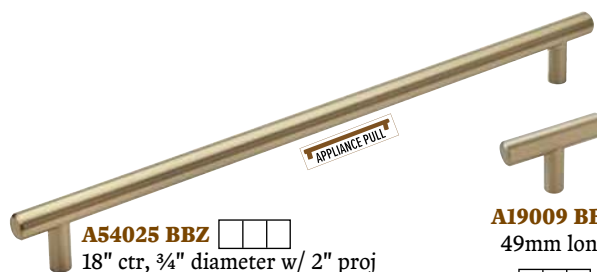

A54025 BBZ

18" ctr, 3/4" diameter w/ 2" proj

A54008 BBZ

12" ctr, 3/4" diameter w/ 2" proj

49mm long

- **A19009 BBZ** T-knob, 49mm long, Golden Champagne
- **A19014 BBZ** Pull, 320mm ctr, Golden Champagne
- **A19016 BBZ** Pull, 480mm ctr, Golden Champagne
- **A40515 BBZ** Pull, 3" ctr, Golden Champagne
- **A40516 BBZ** Pull, 96mm ctr, Golden Champagne
- **A40517 BBZ** Pull, 128mm ctr, Golden Champagne
- **A40518 BBZ** Pull, 192mm ctr, Golden Champagne
- **A40519 BBZ** Pull, 256mm ctr, Golden Champagne
- **A54008 BBZ** Pull, 12" ctr, Golden Champagne
- **A54025 BBZ** Pull, 18" ctr, Golden Champagne

Each	Qty		
7.90 EA	10	7.20 EA	
21.38 EA	10	20.30 EA	
27.40 EA	10	26.14 EA	
9.80 EA	10	9.06 EA	
11.04 EA	10	10.26 EA	
13.58 EA	10	12.72 EA	
16.10 EA	10	15.16 EA	
18.64 EA	10	17.64 EA	
104.12 EA	5	100.62 EA	
135.40 EA	5	131.00 EA