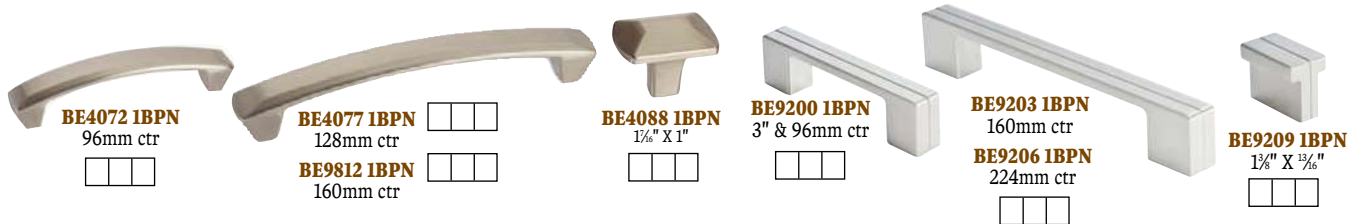

Brushed Nickel

Mark Your Interest Level

Berenson

Screws included

	Each	Qty	
BE1052 4BPN	Pull, 32mm ctr, finger, Brushed Nickel	8.50 EA	25 7.78 EA
BE1057 4BPN	Pull, 56mm ctr, finger, Brushed Nickel	11.56 EA	25 10.76 EA
BE1061 4BPN	Pull, 112mm ctr, finger, Brushed Nickel	17.98 EA	25 17.00 EA
BE1065 4BPN	Pull, 169mm ctr, finger, Brushed Nickel	23.46 EA	25 22.32 EA
BE4072 1BPN	Pull, 96mm ctr, Brushed Nickel	12.54 EA	10 11.72 EA
BE4077 1BPN	Pull, 128mm ctr, Brushed Nickel	17.72 EA	10 16.74 EA
BE4088 1BPN	Knob, 1 1/8" x 1", Brushed Nickel	8.12 EA	25 7.42 EA
BE4108 1BPN	Pull, 96mm ctr, Brushed Nickel	9.18 EA	25 8.44 EA
BE4113 1BPN	Pull, 128mm ctr, Brushed Nickel	10.88 EA	10 10.10 EA
BE4118 1BPN	Pull, 160mm ctr, Brushed Nickel	11.38 EA	10 10.58 EA
BE4122 1BPN	Knob, 1 1/8" x 1 1/8", Brushed Nickel	6.78 EA	25 6.12 EA
BE7920 2BPN	Pull, 96mm ctr, bow, Brushed Nickel	3.88 EA	25 3.30 EA
BE7921 2BPN	Pull, 128mm ctr, bow, Brushed Nickel	4.28 EA	25 3.70 EA
BE9200 1BPN	Pull, 3"/96mm ctr, Brushed Nickel	11.92 EA	25 11.10 EA
BE9203 1BPN	Pull, 160mm ctr, Brushed Nickel	18.02 EA	25 17.04 EA
BE9206 1BPN	Pull, 224mm ctr, Brushed Nickel	24.30 EA	25 23.12 EA
BE9209 1BPN	Knob, 1 1/8" x 1 1/8", Brushed Nickel	8.16 EA	25 7.46 EA
BE9476 1BPN	Pull, 96mm ctr, Brushed Nickel	14.94 EA	10 14.04 EA
BE9478 1BPN	Pull, 128mm ctr, Brushed Nickel	18.12 EA	10 17.12 EA
BE9480 1BPN	Knob, 1 1/8" x 1 1/8", Brushed Nickel	9.18 EA	25 8.44 EA
BE9710 1BPN	Pull, 64mm ctr, cup, Brushed Nickel	6.78 EA	25 6.12 EA
BE9718 1BPN	Pull, 96mm ctr, Brushed Nickel	9.16 EA	25 8.42 EA
BE9812 1BPN	Pull, 160mm ctr, Brushed Nickel	21.36 EA	10 20.28 EA
BE9913 1BPN	Knob, 1 1/4" dia, Brushed Nickel	2.98 EA	25 2.42 EA