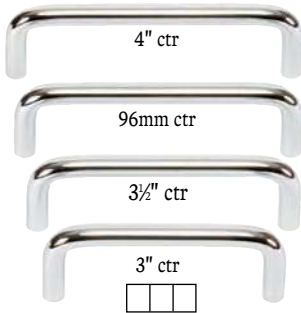

Wire & Recessed Pulls

Mark Your Interest Level

Berenson

BE6692 126
4 1/2" x 1 1/16"
recessed, no screws