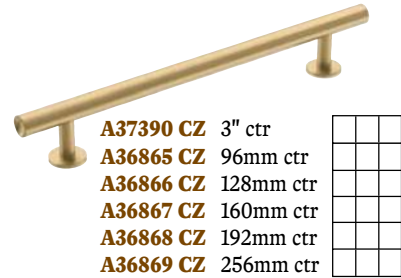

Champagne Bronze

Amerock

- **A36836 CZ** Knob, 2" long, Champagne Bronze
- **A36837 CZ** Pull, 96mm ctr, Champagne Bronze
- **A36838 CZ** Knob, 128mm ctr, Champagne Bronze
- **A36852 CZ** Pull, 96mm ctr, Champagne Bronze
- **A36853 CZ** Pull, 128mm ctr, Champagne Bronze
- **A36854 CZ** Pull, 160mm ctr, Champagne Bronze
- **A36864 CZ** Knob, 1 1/4" dia, Champagne Bronze
- **A36865 CZ** Pull, 96mm ctr, Champagne Bronze
- **A36866 CZ** Pull, 128mm ctr, Champagne Bronze
- **A36867 CZ** Pull, 160mm ctr, Champagne Bronze
- **A36868 CZ** Pull, 192mm ctr, Champagne Bronze
- **A36869 CZ** Pull, 256mm ctr, Champagne Bronze
- **A36872 CZ** Knob, 1 3/4" dia, Champagne Bronze
- **A36873 CZ** Pull, 96mm ctr, Champagne Bronze
- **A36874 CZ** Pull, 128mm ctr, Champagne Bronze
- **A36875 CZ** Pull, 160mm ctr, Champagne Bronze
- **A36876 CZ** Pull, 192mm ctr, Champagne Bronze
- **A36877 CZ** Pull, 256mm ctr, Champagne Bronze
- **A37390 CZ** Pull, 3" ctr, Champagne Bronze
- **A37620 CZ** Knob, 1" dia, Champagne Bronze
- **A37621 CZ** Knob, 2" long, Champagne Bronze
- **A37623 CZ** Pull, 96mm ctr, Champagne Bronze
- **A37624 CZ** Pull, 128mm ctr, Champagne Bronze
- **A37625 CZ** Pull, 160mm ctr, Champagne Bronze
- **A37626 CZ** Pull, 192mm ctr, Champagne Bronze
- **A37627 CZ** Pull, 224mm ctr, Champagne Bronze
- **A37632 CZ** Knob, 1 1/8" dia, Champagne Bronze
- **A37640 CZ** Knob, 1" dia, Champagne Bronze
- **A37641 CZ** Knob, 2" long, Champagne Bronze
- **A37643 CZ** Pull, 96mm ctr, Champagne Bronze
- **A37644 CZ** Pull, 128mm ctr, Champagne Bronze
- **A37645 CZ** Pull, 160mm ctr, Champagne Bronze
- **A37646 CZ** Pull, 192mm ctr, Champagne Bronze
- **A37647 CZ** Pull, 224mm ctr, Champagne Bronze
- **A37652 CZ** Knob, 1 1/8" dia, Champagne Bronze
- **A54050 CZ** Pull, 12" ctr, Champagne Bronze
- **A54051 CZ** Pull, 18" ctr, Champagne Bronze

Screws included

Each	Qty	
7.48 EA	50	6.80 EA
8.18 EA	25	7.48 EA
9.30 EA	25	8.56 EA
6.76 EA	25	6.10 EA
6.76 EA	25	6.10 EA
15.14 EA	25	14.24 EA
15.14 EA	25	14.24 EA
17.92 EA	25	16.94 EA
23.38 EA	10	22.24 EA
26.18 EA	10	24.96 EA
28.98 EA	10	27.68 EA
34.58 EA	10	33.10 EA
15.14 EA	25	14.24 EA
17.92 EA	25	16.94 EA
23.38 EA	10	22.24 EA
26.18 EA	10	24.96 EA
28.98 EA	10	27.68 EA
34.58 EA	10	33.10 EA
18.34 EA	10	17.34 EA
15.16 EA	10	14.26 EA
16.50 EA	10	15.56 EA
20.42 EA	10	19.36 EA
23.04 EA	10	21.90 EA
26.96 EA	10	25.72 EA
32.22 EA	10	30.82 EA
38.78 EA	10	37.18 EA
16.50 EA	10	15.56 EA
15.16 EA	10	14.26 EA
16.50 EA	10	15.56 EA
20.42 EA	10	19.36 EA
23.04 EA	10	21.90 EA
26.96 EA	10	25.72 EA
32.22 EA	10	30.82 EA
38.78 EA	10	37.18 EA
16.50 EA	10	15.56 EA
157.56 EA	5	152.50 EA
226.92 EA	5	219.84 EA