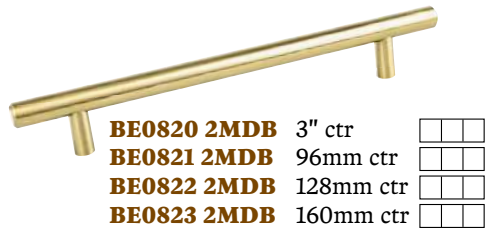

Modern Brushed Gold

Screws included

BE0820 2MDB	Pull, 3" ctr, Modern Brushed Gold
BE0821 2MDB	Pull, 96mm ctr, Modern Brushed Gold
BE0822 2MDB	Pull, 128mm ctr, Modern Brushed Gold
BE0823 2MDB	Pull, 160mm ctr, Modern Brushed Gold
BE0824 2MDB	Pull, 192mm ctr, Modern Brushed Gold
BE0825 2MDB	Pull, 224mm ctr, Modern Brushed Gold
BE0826 2MDB	Pull, 256mm ctr, Modern Brushed Gold
BE0828 2MDB	Pull, 320mm ctr, Modern Brushed Gold
BE0829 2MDB	Knob, 1 1/4" long, Modern Brushed Gold
BE5048 4MDB	Knob, 2" long, Modern Brushed Gold
BE5049 4MDB	Pull, 96mm ctr, Modern Brushed Gold
BE5050 4MDB	Pull, 128mm ctr, Modern Brushed Gold
BE5051 4MDB	Pull, 160mm ctr, Modern Brushed Gold
BE5052 4MDB	Pull, 224mm ctr, Modern Brushed Gold
BE5053 4MDB	Pull, 12" ctr, Modern Brushed Gold
BE5141 4MDB55	Knob, 2" long, Modern Brushed Gold/Matte Black
BE5142 4MDB55	Pull, 96mm ctr, Modern Brushed Gold/Matte Black
BE5143 4MDB55	Pull, 128mm ctr, Modern Brushed Gold/Matte Black
BE5144 4MDB55	Pull, 160mm ctr, Modern Brushed Gold/Matte Black
BE5145 4MDB55	Pull, 224mm ctr, Modern Brushed Gold/Matte Black
BE5146 4MDB55	Pull, 12" ctr, Modern Brushed Gold/Matte Black

Each	Qty	
6.34 EA	10	5.70 EA
7.50 EA	10	6.82 EA
10.02 EA	10	9.26 EA
10.46 EA	10	9.70 EA
10.98 EA	10	10.20 EA
12.44 EA	10	11.62 EA
13.18 EA	10	12.34 EA
14.22 EA	10	13.34 EA
5.76 EA	10	5.12 EA
13.68 EA	25	12.82 EA
18.58 EA	10	17.58 EA
19.10 EA	10	18.08 EA
20.30 EA	10	19.24 EA
23.50 EA	10	22.36 EA
25.36 EA	10	24.16 EA
12.48 EA	25	11.66 EA
17.72 EA	10	16.74 EA
18.22 EA	10	17.22 EA
19.34 EA	10	18.32 EA
22.42 EA	10	21.30 EA
24.16 EA	10	23.00 EA