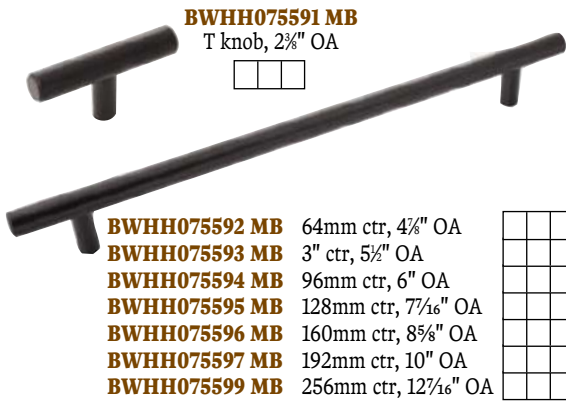

Matte Black

Screws included