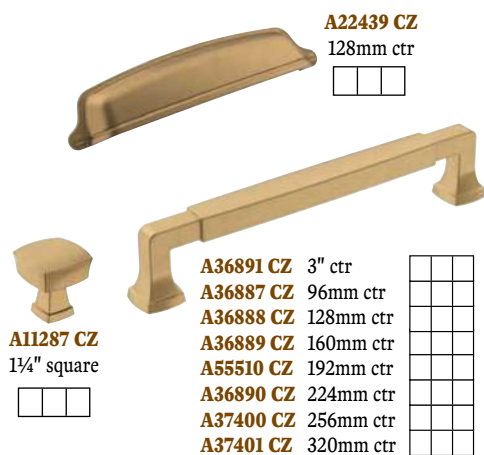

Champagne Bronze

Mark Your Interest Level

- **A11287 CZ** Knob, 1 1/4" sq, Champagne Bronze
- **A22439 CZ** Cup Pull, 128mm ctr, Champagne Bronze
- **A36758 CZ** Knob, 1 1/4" sq, Champagne Bronze
- **A36759 CZ** Pull, 96mm ctr, Champagne Bronze
- **A36760 CZ** Pull, 128mm ctr, Champagne Bronze
- **A36761 CZ** Pull, 192mm ctr, Champagne Bronze
- **A36762 CZ** Cup Pull, 76/96mm ctr, Champagne Bronze
- **A36763 CZ** Cup Pull, 128/160mm ctr, Champagne Bronze
- **A36764 CZ** Pull, 3" ctr, Champagne Bronze
- **A36887 CZ** Pull, 96mm ctr, Champagne Bronze
- **A36888 CZ** Pull, 128mm ctr, Champagne Bronze
- **A36889 CZ** Pull, 160mm ctr, Champagne Bronze
- **A36890 CZ** Pull, 224mm ctr, Champagne Bronze
- **A36891 CZ** Pull, 3" ctr, Champagne Bronze
- **A37031 CZ** Pull, 96mm ctr, Champagne Bronze
- **A37032 CZ** Pull, 128mm ctr, Champagne Bronze
- **A37290 CZ** Pull, 96mm ctr, Champagne Bronze
- **A37291 CZ** Pull, 128mm ctr, Champagne Bronze
- **A37292 CZ** Pull, 160mm ctr, Champagne Bronze
- **A37293 CZ** Pull, 192mm ctr, Champagne Bronze
- **A37294 CZ** Pull, 224mm ctr, Champagne Bronze
- **A37360 CZ** Pull, 160mm ctr, Champagne Bronze
- **A37361 CZ** Pull, 256mm ctr, Champagne Bronze
- **A37362 CZ** Pull, 320mm ctr, Champagne Bronze
- **A37363 CZ** Pull, 224mm ctr, Champagne Bronze
- **A37400 CZ** Pull, 256mm ctr, Champagne Bronze
- **A37401 CZ** Pull, 320mm ctr, Champagne Bronze
- **A37440 CZ** Knob, 1 1/4" sq, Champagne Bronze
- **A37442 CZ** Pull, 96mm ctr, Champagne Bronze
- **A37443 CZ** Pull, 128mm ctr, Champagne Bronze
- **A37444 CZ** Pull, 160mm ctr, Champagne Bronze
- **A37445 CZ** Pull, 192mm ctr, Champagne Bronze
- **A37446 CZ** Pull, 224mm ctr, Champagne Bronze
- **A37480 CZ** Knob, 1" dia, Champagne Bronze
- **A37481 CZ** Knob, 2" long, Champagne Bronze
- **A37483 CZ** Pull, 96mm ctr, Champagne Bronze
- **A37484 CZ** Pull, 128mm ctr, Champagne Bronze
- **A37485 CZ** Pull, 160mm ctr, Champagne Bronze
- **A37486 CZ** Pull, 192mm ctr, Champagne Bronze
- **A37487 CZ** Pull, 224mm ctr, Champagne Bronze
- **A37492 CZ** Knob, 1 1/8" dia, Champagne Bronze
- **A55510 CZ** Pull, 192mm ctr, Champagne Bronze

Each	Qty		
9.54	EA	10	8.80 EA
15.70	EA	10	14.78 EA
12.60	EA	50	11.76 EA
10.04	EA	25	9.28 EA
11.52	EA	25	10.72 EA
25.10	EA	20	23.90 EA
15.30	EA	20	14.40 EA
21.16	EA	15	20.08 EA
12.50	EA	20	11.68 EA
17.92	EA	25	16.94 EA
23.38	EA	10	22.24 EA
26.18	EA	10	24.96 EA
31.76	EA	10	30.38 EA
15.14	EA	25	14.24 EA
9.16	EA	10	8.42 EA
10.24	EA	10	9.48 EA
8.38	EA	10	7.68 EA
9.54	EA	10	8.80 EA
11.68	EA	10	10.88 EA
14.10	EA	10	13.22 EA
16.50	EA	10	15.56 EA
23.32	EA	10	22.18 EA
37.46	EA	10	35.90 EA
44.52	EA	10	42.76 EA
32.92	EA	10	31.50 EA
51.58	EA	10	49.62 EA
79.92	EA	10	77.12 EA
15.16	EA	10	14.26 EA
19.10	EA	10	18.08 EA
21.72	EA	10	20.62 EA
25.66	EA	10	24.44 EA
29.58	EA	10	28.26 EA
34.84	EA	10	33.36 EA
13.84	EA	10	12.98 EA
15.16	EA	10	14.26 EA
19.10	EA	10	18.08 EA
21.72	EA	10	20.62 EA
25.66	EA	10	24.44 EA
30.90	EA	10	29.54 EA
37.46	EA	10	35.90 EA
15.16	EA	10	14.26 EA
30.38	EA	10	29.04 EA