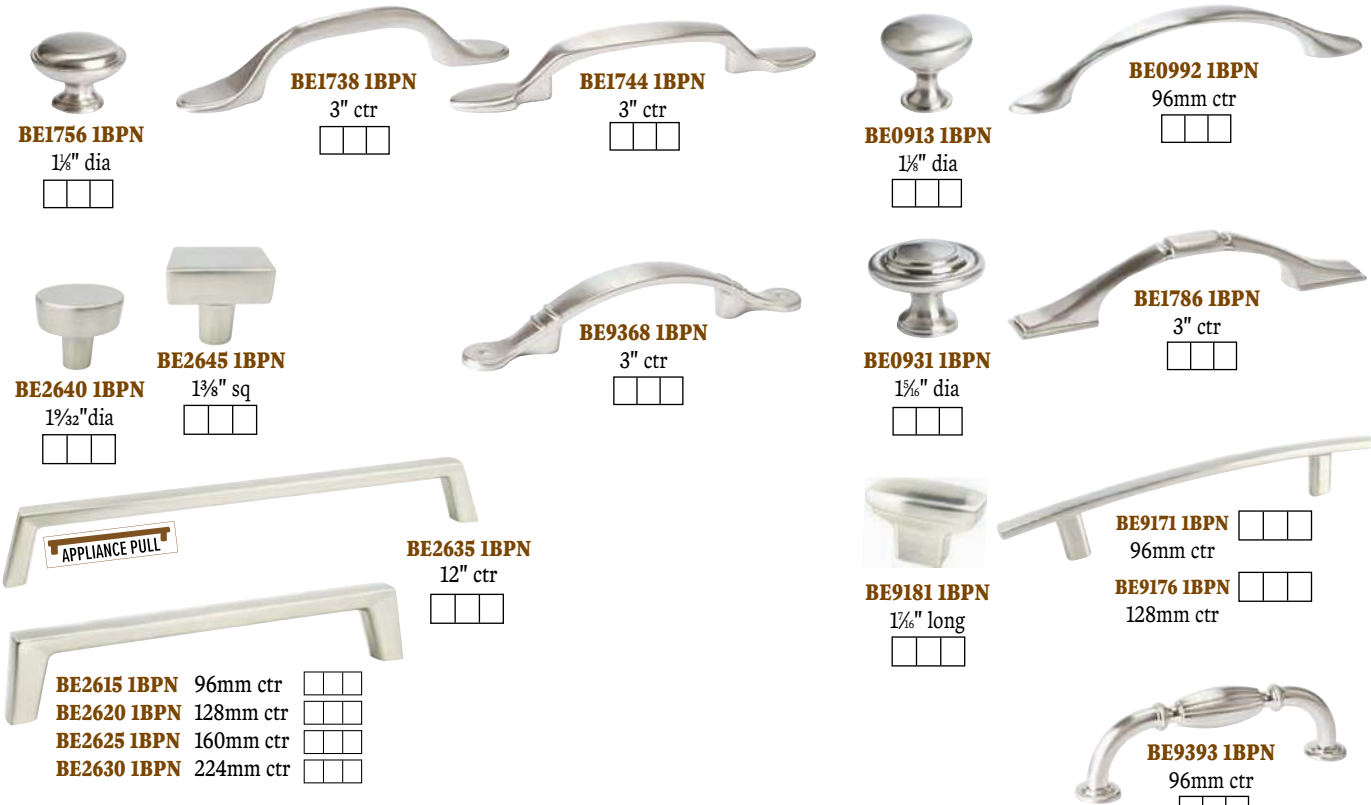

Brushed Nickel

Berenson

Mark Your Interest Level

☐	☐	☐

Screws included

	Each	Qty	
BE0913 1BPN Knob, 1 1/8" dia, Brushed Nickel	2.98 EA	25	2.42 EA
BE0931 1BPN Knob, 1 1/2" dia, Brushed Nickel	3.64 EA	25	3.08 EA
BE0992 1BPN Pull, 96mm ctr, Brushed Nickel	3.70 EA	25	3.12 EA
BE1738 1BPN Pull, 3" ctr, Brushed Nickel	3.72 EA	25	3.14 EA
BE1744 1BPN Pull, 3" ctr, Brushed Nickel	3.72 EA	25	3.14 EA
BE1756 1BPN Knob, 1 1/8" dia, Brushed Nickel	3.72 EA	25	3.14 EA
BE1786 1BPN Pull, 3" ctr, Brushed Nickel	3.72 EA	25	3.14 EA
BE2615 1BPN Pull, 96mm ctr, Brushed Nickel	11.14 EA	10	10.36 EA
BE2620 1BPN Pull, 128mm ctr, Brushed Nickel	12.54 EA	10	11.72 EA
BE2625 1BPN Pull, 160mm ctr, Brushed Nickel	13.56 EA	10	12.70 EA
BE2630 1BPN Pull, 224mm ctr, Brushed Nickel	28.40 EA	5	27.10 EA
BE2635 1BPN Pull, 12" ctr, Brushed Nickel	84.52 EA	5	81.60 EA
BE2640 1BPN Knob, 1 1/32" dia, Brushed Nickel	12.30 EA	10	11.48 EA
BE2645 1BPN Knob, 1 3/8" square, Brushed Nickel	13.56 EA	10	12.70 EA
BE5078 4BPN Knob, 2" long, Brushed Nickel	10.74 EA	25	9.96 EA
BE5079 4BPN Pull, 96mm ctr, Brushed Nickel	16.52 EA	10	15.58 EA
BE5080 4BPN Pull, 128mm ctr, Brushed Nickel	17.46 EA	10	16.48 EA
BE5081 4BPN Pull, 160mm ctr, Brushed Nickel	20.30 EA	10	19.24 EA
BE5082 4BPN Pull, 224mm ctr, Brushed Nickel	26.48 EA	10	25.24 EA
BE5083 4BPN Pull, 12" ctr, Brushed Nickel	50.60 EA	10	48.66 EA
BE9171 1BPN Pull, 96mm ctr, Brushed Nickel	9.02 EA	10	8.30 EA
BE9176 1BPN Pull, 128mm ctr, Brushed Nickel	11.40 EA	10	10.60 EA
BE9181 1BPN Knob, 1 1/2" long, Brushed Nickel	6.10 EA	25	5.46 EA
BE9368 1BPN Pull, 3" ctr, Brushed Nickel	5.28 EA	25	4.66 EA
BE9393 1BPN Pull, 96mm ctr, Brushed Nickel	5.70 EA	25	5.08 EA