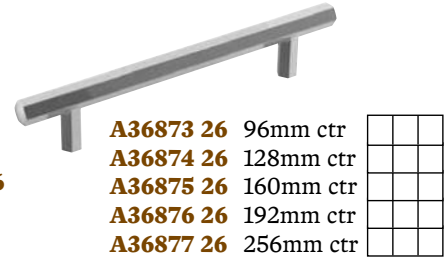

Polished Chrome

Mark Your Interest Level

☐	☐	☐

Screws included