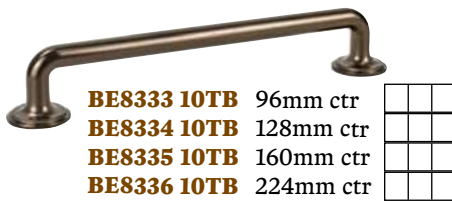

BE8337 10TB
12" ctr

BE8333 10TB 96mm ctr
BE8334 10TB 128mm ctr
BE8335 10TB 160mm ctr
BE8336 10TB 224mm ctr