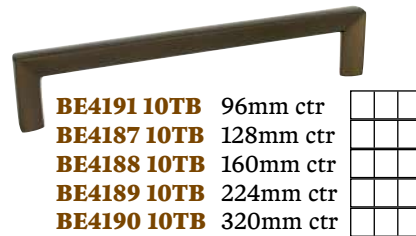

BE4192 10TB
1" sq

BE4191 10TB 96mm ctr
BE4187 10TB 128mm ctr
BE4188 10TB 160mm ctr
BE4189 10TB 224mm ctr
BE4190 10TB 320mm ctr

- **BE4187 10TB** Pull, 128mm ctr, Toasted Bronze
- **BE4188 10TB** Pull, 160mm ctr, Toasted Bronze
- **BE4189 10TB** Pull, 224mm ctr, Toasted Bronze
- **BE4190 10TB** Pull, 320mm ctr, Toasted Bronze
- **BE4191 10TB** Pull, 96mm ctr, Toasted Bronze
- **BE4192 10TB** Knob, 1" square, Toasted Bronze
- **BE8332 10TB** Knob, 1 1/16" dia, Toasted Bronze
- **BE8333 10TB** Pull, 96mm ctr, Toasted Bronze
- **BE8334 10TB** Pull, 128mm ctr, Toasted Bronze
- **BE8335 10TB** Pull, 160mm ctr, Toasted Bronze
- **BE8336 10TB** Pull, 224mm ctr, Toasted Bronze
- **BE8337 10TB** Appliance Pull, 12" ctr, Toasted Bronze
- **BE8338 10TB** Cup Pull, 3" ctr, Toasted Bronze

Each	Qty	
10.38 EA	10	9.62 EA
10.86 EA	10	10.08 EA
19.96 EA	10	18.92 EA
38.32 EA	10	36.74 EA
8.66 EA	10	7.94 EA
6.22 EA	25	5.58 EA
11.44 EA	25	10.64 EA
12.56 EA	25	11.74 EA
14.50 EA	25	13.62 EA
18.30 EA	10	17.30 EA
28.18 EA	10	26.90 EA
129.82 EA	10	126.04 EA
13.98 EA	10	13.10 EA