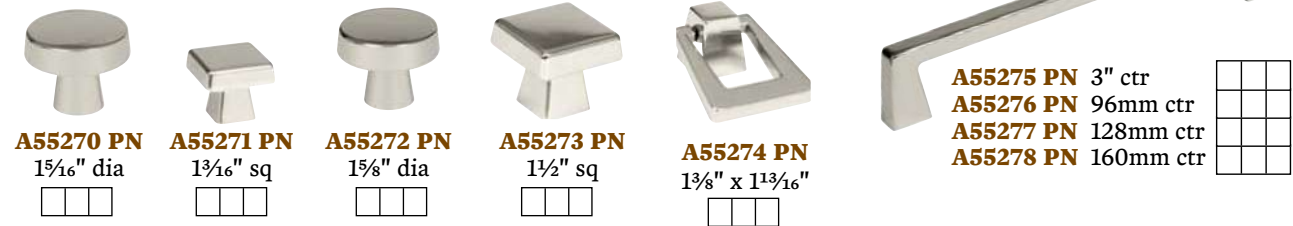

Polished Nickel

Mark Your Interest Level

☐	☐	☐

Amerock

- **A53029 PN** T-Knob, 1/4" x 1/2", Polished Nickel
- **A53030 PN** Pull, 3" ctr, Polished Nickel
- **A53031 PN** Pull, 96mm ctr, Polished Nickel
- **A53529 PN** Pull, 128mm ctr, Polished Nickel
- **A53530 PN** Pull, 160mm ctr, Polished Nickel
- **A55270 PN** Knob, 1 5/16" dia, Polished Nickel
- **A55271 PN** Knob, 1 3/16" square, Polished Nickel
- **A55272 PN** Knob, 1 3/4" dia, Polished Nickel
- **A55273 PN** Knob, 1 1/2" square, Polished Nickel
- **A55274 PN** Knob, pendant 1 3/8" x 1 13/16", Polished Nickel
- **A55275 PN** Pull, 3" ctr, Polished Nickel
- **A55276 PN** Pull, 96mm ctr, Polished Nickel
- **A55277 PN** Pull, 128mm ctr, Polished Nickel
- **A55278 PN** Pull, 160mm ctr, Polished Nickel
- **A55311 PN** Knob, 1 3/8" x 3/4", Polished Nickel
- **A55312 PN** Knob, 1 3/16" dia, Polished Nickel
- **A55317 PN** Pull, 96mm ctr, Polished Nickel
- **A55318 PN** Pull, 3 1/2" ctr, cup Polished Nickel
- **A55319 PN** Pull, 128mm ctr, Polished Nickel
- **A55321 PN** Pull, 160mm ctr, Polished Nickel
- **A55340 PN** Knob, 1 1/4" L, Polished Nickel
- **A55342 PN** Knob 1 1/4" dia, Polished Nickel
- **A55343 PN** Pull 3" ctr, Polished Nickel
- **A55344 PN** Pull 96mm ctr, Polished Nickel
- **A55346 PN** Pull 128mm ctr, Polished Nickel
- **A55347 PN** Pull 160mm ctr, Polished Nickel
- **A55349 PN** Pull 12" ctr, Polished Nickel
- **A55351 PN** Pull, 203mm ctr, Polished Nickel

Screws included

Each	Qty		
10.54 EA	25	9.76 EA	
12.10 EA	25	11.28 EA	
13.68 EA	25	12.82 EA	
15.80 EA	10	14.88 EA	
15.70 EA	10	14.78 EA	
9.54 EA	25	8.80 EA	
10.90 EA	25	10.12 EA	
14.20 EA	10	13.32 EA	
15.70 EA	10	14.78 EA	
11.26 EA	10	10.46 EA	
10.90 EA	25	10.12 EA	
12.34 EA	25	11.52 EA	
14.20 EA	10	13.32 EA	
15.70 EA	10	14.78 EA	
14.20 EA	10	13.32 EA	
15.70 EA	10	14.78 EA	
18.60 EA	10	17.60 EA	
18.02 EA	10	17.04 EA	
20.10 EA	10	19.06 EA	
21.56 EA	10	20.46 EA	
9.54 EA	25	8.80 EA	
9.54 EA	25	8.80 EA	
9.54 EA	25	8.80 EA	
12.34 EA	25	11.52 EA	
14.20 EA	10	13.32 EA	
15.70 EA	10	14.78 EA	
156.18 EA	5	151.16 EA	
44.52 EA	10	42.76 EA