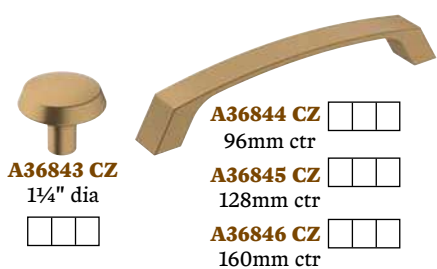

Champagne Bronze

Amerock

Mark Your Interest Level

- **A21936 CZ** Pull, 96mm ctr, Champagne Bronze
- **A21937 CZ** Pull, 128mm ctr, Champagne Bronze
- **A22094 CZ** Pull, 3" ctr, cup, Champagne Bronze
- **A36640 CZ** Pull, 3" & 4" ctr, cup, Champagne Bronze
- **A36843 CZ** Knob, 1/4" dia, Champagne Bronze
- **A36844 CZ** Pull, 96mm ctr, Champagne Bronze
- **A36845 CZ** Pull, 128mm ctr, Champagne Bronze
- **A36846 CZ** Pull, 160mm ctr, Champagne Bronze
- **A37121 CZ** Pull, 96mm ctr, Champagne Bronze
- **A37122 CZ** Pull, 128mm ctr, Champagne Bronze
- **A37123 CZ** Pull, 160mm ctr, Champagne Bronze
- **A53012 CZ** Knob, 1/4" dia, Champagne Bronze
- **A53717 CZ** Knob, 1 1/16" dia, Champagne Bronze
- **A53718 CZ** Knob, 1 3/16" dia, Champagne Bronze
- **A53720 CZ** Pull, 96mm ctr, Champagne Bronze
- **A53721 CZ** Pull, 128mm ctr, Champagne Bronze
- **A53722 CZ** Pull, 160mm ctr, Champagne Bronze
- **A53723 CZ** Pull, 192mm ctr, Champagne Bronze
- **A53724 CZ** Pull, 224mm ctr, Champagne Bronze
- **A53726 CZ** Pull, 320mm ctr, Champagne Bronze
- **A54023 CZ** Pull, 12" ctr, Champagne Bronze
- **A55311 CZ** Knob, 1 3/8" dia, Champagne Bronze
- **A55312 CZ** Knob, 1 3/16" dia, Champagne Bronze
- **A55316 CZ** Pull, 3" ctr, Champagne Bronze
- **A55317 CZ** Pull, 96mm ctr, Champagne Bronze
- **A55318 CZ** Pull, cup, 3 1/2" ctr, Champagne Bronze
- **A55319 CZ** Pull, 128mm ctr, Champagne Bronze
- **A55321 CZ** Pull, 160mm ctr, Champagne Bronze
- **A55340 CZ** Knob, 1/4" long, Champagne Bronze
- **A55342 CZ** Knob, 1/4" long, Champagne Bronze
- **A55343 CZ** Pull, 3" ctr, Champagne Bronze
- **A55344 CZ** Pull, 96mm ctr, Champagne Bronze
- **A55346 CZ** Pull, 128mm ctr, Champagne Bronze
- **A55347 CZ** Pull, 160mm ctr, Champagne Bronze
- **A55349 CZ** Pull, 12" ctr, Champagne Bronze
- **A55350 CZ** Pull, 18" ctr, Champagne Bronze
- **A55351 CZ** Pull, 8" ctr, Champagne Bronze

Each	Qty	
6.28 EA	10	5.64 EA
6.88 EA	10	6.22 EA
6.90 EA	10	6.24 EA
23.12 EA	10	21.98 EA
8.38 EA	50	7.68 EA
9.64 EA	50	8.90 EA
10.72 EA	40	9.94 EA
12.00 EA	40	11.18 EA
9.18 EA	10	8.44 EA
10.32 EA	10	9.56 EA
12.90 EA	10	12.06 EA
4.78 EA	25	4.18 EA
9.54 EA	25	8.80 EA
9.54 EA	25	8.80 EA
12.34 EA	25	11.52 EA
13.72 EA	25	12.86 EA
15.14 EA	25	14.24 EA
30.38 EA	10	29.04 EA
37.46 EA	10	35.90 EA
58.68 EA	10	56.50 EA
142.14 EA	5	137.54 EA
14.20 EA	10	13.32 EA
15.70 EA	10	14.78 EA
17.16 EA	10	16.20 EA
18.60 EA	10	17.60 EA
18.02 EA	10	17.04 EA
20.10 EA	10	19.06 EA
21.56 EA	10	20.46 EA
9.54 EA	25	8.80 EA
9.54 EA	25	8.80 EA
9.54 EA	25	8.80 EA
12.34 EA	25	11.52 EA
14.20 EA	10	13.32 EA
15.70 EA	10	14.78 EA
156.18 EA	5	151.16 EA
226.30 EA	5	219.24 EA
44.52 EA	10	42.76 EA

Screws included