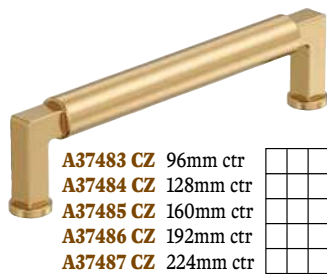

Champagne Bronze

Mark Your Interest Level

- **A11287 CZ** Knob, 1 1/4" sq, Champagne Bronze
- **A22439 CZ** Cup Pull, 128mm ctr, Champagne Bronze
- **A36758 CZ** Knob, 1 1/4" sq, Champagne Bronze
- **A36759 CZ** Pull, 96mm ctr, Champagne Bronze
- **A36760 CZ** Pull, 128mm ctr, Champagne Bronze
- **A36761 CZ** Pull, 192mm ctr, Champagne Bronze
- **A36762 CZ** Cup Pull, 76/96mm ctr, Champagne Bronze
- **A36763 CZ** Cup Pull, 128/160mm ctr, Champagne Bronze
- **A36764 CZ** Pull, 3" ctr, Champagne Bronze
- **A36887 CZ** Pull, 96mm ctr, Champagne Bronze
- **A36888 CZ** Pull, 128mm ctr, Champagne Bronze
- **A36889 CZ** Pull, 160mm ctr, Champagne Bronze
- **A36890 CZ** Pull, 224mm ctr, Champagne Bronze
- **A36891 CZ** Pull, 3" ctr, Champagne Bronze
- **A37031 CZ** Pull, 96mm ctr, Champagne Bronze
- **A37032 CZ** Pull, 128mm ctr, Champagne Bronze
- **A37290 CZ** Pull, 96mm ctr, Champagne Bronze
- **A37291 CZ** Pull, 128mm ctr, Champagne Bronze
- **A37292 CZ** Pull, 160mm ctr, Champagne Bronze
- **A37293 CZ** Pull, 192mm ctr, Champagne Bronze
- **A37294 CZ** Pull, 224mm ctr, Champagne Bronze
- **A37360 CZ** Pull, 160mm ctr, Champagne Bronze
- **A37361 CZ** Pull, 256mm ctr, Champagne Bronze
- **A37362 CZ** Pull, 320mm ctr, Champagne Bronze
- **A37363 CZ** Pull, 224mm ctr, Champagne Bronze
- **A37400 CZ** Pull, 256mm ctr, Champagne Bronze
- **A37401 CZ** Pull, 320mm ctr, Champagne Bronze
- **A37440 CZ** Knob, 1 1/4" sq, Champagne Bronze
- **A37442 CZ** Pull, 96mm ctr, Champagne Bronze
- **A37443 CZ** Pull, 128mm ctr, Champagne Bronze
- **A37444 CZ** Pull, 160mm ctr, Champagne Bronze
- **A37445 CZ** Pull, 192mm ctr, Champagne Bronze
- **A37446 CZ** Pull, 224mm ctr, Champagne Bronze
- **A37480 CZ** Knob, 1" dia, Champagne Bronze
- **A37481 CZ** Knob, 2" long, Champagne Bronze
- **A37483 CZ** Pull, 96mm ctr, Champagne Bronze
- **A37484 CZ** Pull, 128mm ctr, Champagne Bronze
- **A37485 CZ** Pull, 160mm ctr, Champagne Bronze
- **A37486 CZ** Pull, 192mm ctr, Champagne Bronze
- **A37487 CZ** Pull, 224mm ctr, Champagne Bronze
- **A37492 CZ** Knob, 1 1/8" dia, Champagne Bronze
- **A55510 CZ** Pull, 192mm ctr, Champagne Bronze

Each	Qty		
9.54	EA	10	8.80 EA
15.70	EA	10	14.78 EA
12.60	EA	50	11.76 EA
10.04	EA	25	9.28 EA
11.52	EA	25	10.72 EA
25.10	EA	20	23.90 EA
15.30	EA	20	14.40 EA
21.16	EA	15	20.08 EA
12.50	EA	20	11.68 EA
17.92	EA	25	16.94 EA
23.38	EA	10	22.24 EA
26.18	EA	10	24.96 EA
31.76	EA	10	30.38 EA
15.14	EA	25	14.24 EA
9.16	EA	10	8.42 EA
10.24	EA	10	9.48 EA
8.38	EA	10	7.68 EA
9.54	EA	10	8.80 EA
11.68	EA	10	10.88 EA
14.10	EA	10	13.22 EA
16.50	EA	10	15.56 EA
23.32	EA	10	22.18 EA
37.46	EA	10	35.90 EA
44.52	EA	10	42.76 EA
32.92	EA	10	31.50 EA
51.58	EA	10	49.62 EA
79.92	EA	10	77.12 EA
15.16	EA	10	14.26 EA
19.10	EA	10	18.08 EA
21.72	EA	10	20.62 EA
25.66	EA	10	24.44 EA
29.58	EA	10	28.26 EA
34.84	EA	10	33.36 EA
13.84	EA	10	12.98 EA
15.16	EA	10	14.26 EA
19.10	EA	10	18.08 EA
21.72	EA	10	20.62 EA
25.66	EA	10	24.44 EA
30.90	EA	10	29.54 EA
37.46	EA	10	35.90 EA
15.16	EA	10	14.26 EA
30.38	EA	10	29.04 EA