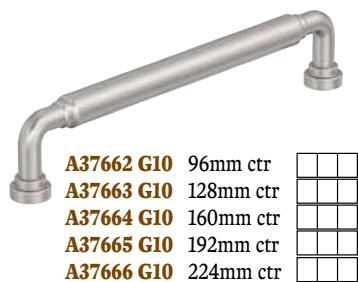

Satin Nickel

Mark Your Interest Level

Amerock

Screws included