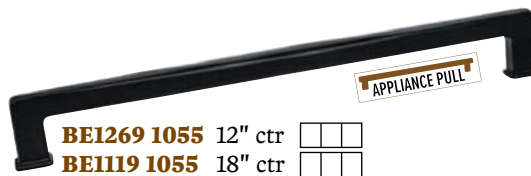

Matte Black

Berenson

Mark Your Interest Level

Screws included