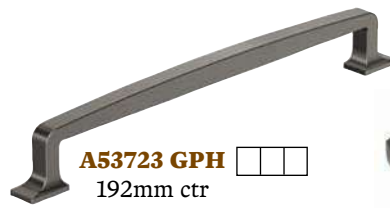

A53719 GPH ☐☐☐
3" ctr

A53723 GPH ☐☐☐
192mm ctr

A53724 GPH ☐☐☐
224mm ctr

A53726 GPH ☐☐☐
320mm ctr

A53717 GPH ☐☐☐
1 5/16" x 7/16"

Screws included

- **A53717 GPH** Knob, 1 5/16" x 7/16", Graphite
- **A53718 GPH** Knob, 1 3/16" dia, Graphite
- **A53719 GPH** Pull, 3" ctr, Graphite
- **A53720 GPH** Pull, 96mm ctr, Graphite
- **A53721 GPH** Pull, 128mm ctr, Graphite
- **A53722 GPH** Pull, 160mm ctr, Graphite
- **A53723 GPH** Pull, 192mm ctr, Graphite
- **A53724 GPH** Pull, 224mm ctr, Graphite
- **A53726 GPH** Pull, 320mm ctr, Graphite

	Each	Qty	
A53717 GPH	9.54 EA	25	8.80 EA
A53718 GPH	9.54 EA	25	8.80 EA
A53719 GPH	9.54 EA	25	8.80 EA
A53720 GPH	12.34 EA	25	11.52 EA
A53721 GPH	13.72 EA	25	12.86 EA
A53722 GPH	15.14 EA	25	14.24 EA
A53723 GPH	30.38 EA	10	29.04 EA
A53724 GPH	37.46 EA	10	35.90 EA
A53726 GPH	58.68 EA	10	56.50 EA