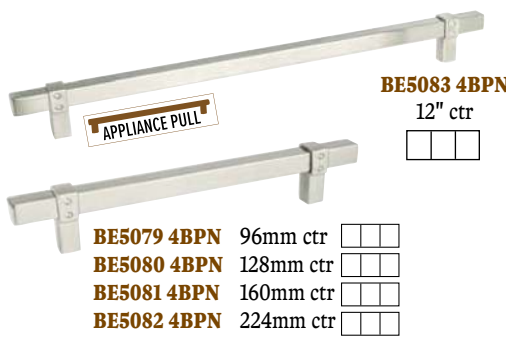

Brushed Nickel

Berenson

Mark Your Interest Level

☐	☐	☐

Screws included

	Each	Qty	
BE0913 1BPN Knob, 1 1/8" dia, Brushed Nickel	2.98 EA	25	2.42 EA
BE0931 1BPN Knob, 1 1/2" dia, Brushed Nickel	3.64 EA	25	3.08 EA
BE0992 1BPN Pull, 96mm ctr, Brushed Nickel	3.70 EA	25	3.12 EA
BE1738 1BPN Pull, 3" ctr, Brushed Nickel	3.72 EA	25	3.14 EA
BE1744 1BPN Pull, 3" ctr, Brushed Nickel	3.72 EA	25	3.14 EA
BE1756 1BPN Knob, 1 1/8" dia, Brushed Nickel	3.72 EA	25	3.14 EA
BE1786 1BPN Pull, 3" ctr, Brushed Nickel	3.72 EA	25	3.14 EA
BE2615 1BPN Pull, 96mm ctr, Brushed Nickel	11.14 EA	10	10.36 EA
BE2620 1BPN Pull, 128mm ctr, Brushed Nickel	12.54 EA	10	11.72 EA
BE2625 1BPN Pull, 160mm ctr, Brushed Nickel	13.56 EA	10	12.70 EA
BE2630 1BPN Pull, 224mm ctr, Brushed Nickel	28.40 EA	5	27.10 EA
BE2635 1BPN Pull, 12" ctr, Brushed Nickel	84.52 EA	5	81.60 EA
BE2640 1BPN Knob, 1 1/32" dia, Brushed Nickel	12.30 EA	10	11.48 EA
BE2645 1BPN Knob, 1 3/8" square, Brushed Nickel	13.56 EA	10	12.70 EA
BE5078 4BPN Knob, 2" long, Brushed Nickel	10.74 EA	25	9.96 EA
BE5079 4BPN Pull, 96mm ctr, Brushed Nickel	16.52 EA	10	15.58 EA
BE5080 4BPN Pull, 128mm ctr, Brushed Nickel	17.46 EA	10	16.48 EA
BE5081 4BPN Pull, 160mm ctr, Brushed Nickel	20.30 EA	10	19.24 EA
BE5082 4BPN Pull, 224mm ctr, Brushed Nickel	26.48 EA	10	25.24 EA
BE5083 4BPN Pull, 12" ctr, Brushed Nickel	50.60 EA	10	48.66 EA
BE9171 1BPN Pull, 96mm ctr, Brushed Nickel	9.02 EA	10	8.30 EA
BE9176 1BPN Pull, 128mm ctr, Brushed Nickel	11.40 EA	10	10.60 EA
BE9181 1BPN Knob, 1 1/2" long, Brushed Nickel	6.10 EA	25	5.46 EA
BE9368 1BPN Pull, 3" ctr, Brushed Nickel	5.28 EA	25	4.66 EA
BE9393 1BPN Pull, 96mm ctr, Brushed Nickel	5.70 EA	25	5.08 EA