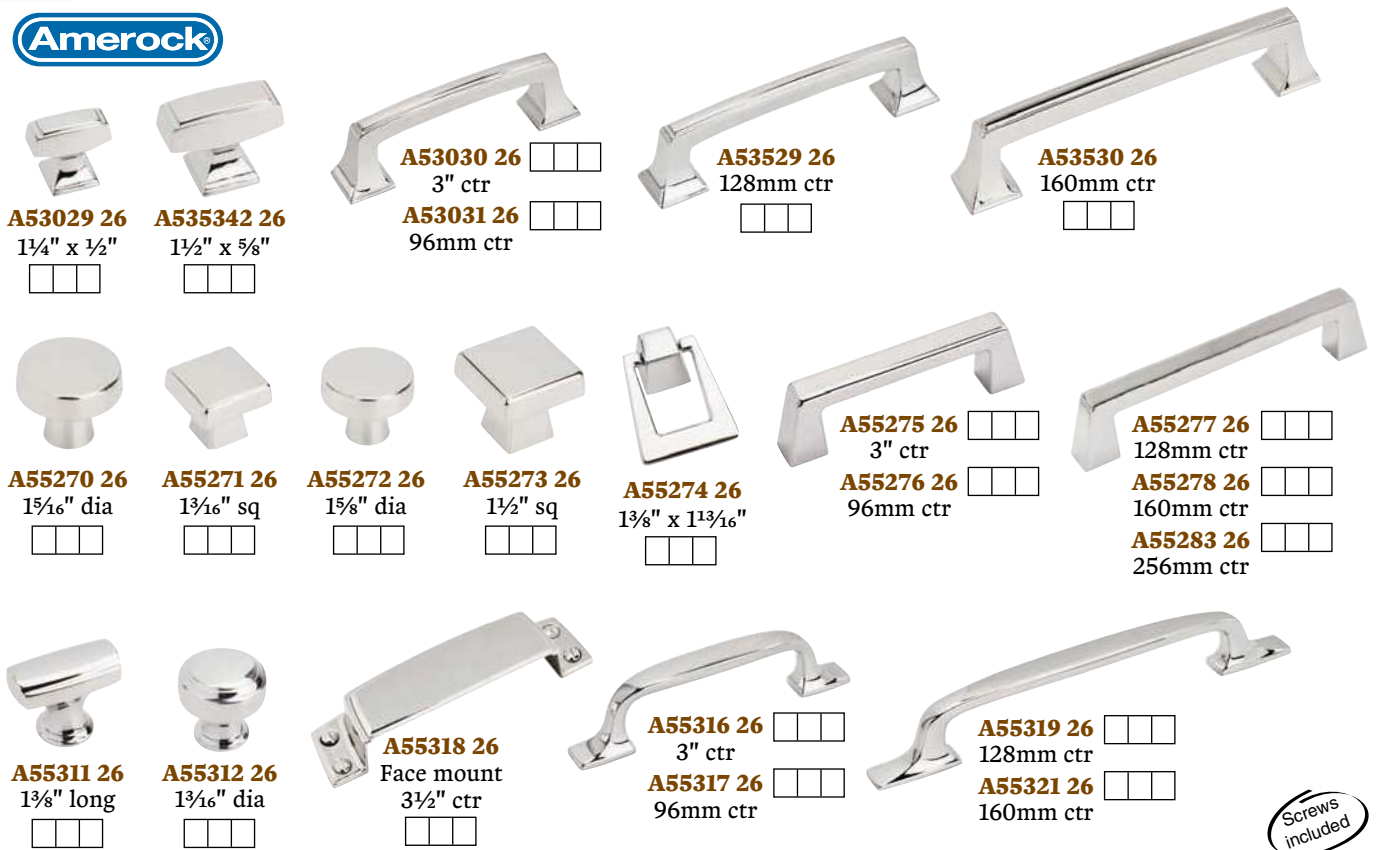

Polished Chrome

Amerock

Screws included