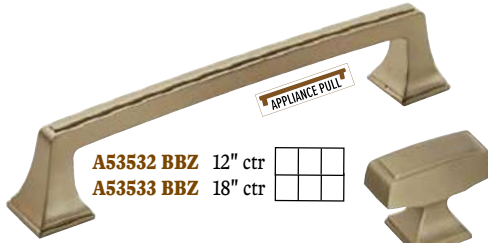

# Golden Champagne

**Amerock**

**A11287 BBZ**  
1 1/4" sq

**A22439 BBZ**  
128mm ctr

**A53532 BBZ** 12" ctr  
**A53533 BBZ** 18" ctr

**A53534 2 BBZ**  
1 1/2" long

**A36891 BBZ** 3" ctr  
**A36887 BBZ** 96mm ctr  
**A36888 BBZ** 128mm ctr  
**A36889 BBZ** 160mm ctr  
**A55510 BBZ** 192mm ctr  
**A36890 BBZ** 224mm ctr  
**A37400 BBZ** 256mm ctr  
**A37401 BBZ** 320mm ctr