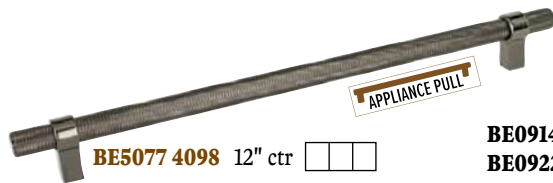

Black Nickel

Mark Your Interest Level

☐	☐	☐

- **BE0914 198** Knob, 1 1/8" dia, Black Nickel
- **BE0922 IBBN** Pull, 3" ctr, Brushed Black Nickel
- **BE2314 1098** Pull, 128mm ctr, Black Nickel
- **BE2317 1098** Pull, 160mm ctr, Black Nickel
- **BE2320 1098** Pull, 224mm ctr, Black Nickel
- **BE2323 1098** Pull, 320mm ctr, Black Nickel
- **BE2326 1098** Knob, 1 3/16" x 1 3/16", Black Nickel
- **BE2385 1098** Pull, 96mm ctr, Black Nickel
- **BE2416 1098** Appliance Pull, 18" ctr, Black Nickel
- **BE5072 4098** Knob, 2" long, Black Nickel
- **BE5073 4098** Pull, 96mm ctr, Black Nickel
- **BE5074 4098** Pull, 128mm ctr, Black Nickel
- **BE5075 4098** Pull, 160mm ctr, Black Nickel
- **BE5076 4098** Pull, 224mm ctr, Black Nickel
- **BE5077 4098** Appliance Pull, 12" ctr, Black Nickel
- **BE9712 IBBN** Pull, 64mm ctr, cup, Brushed Black Nickel
- **BE9720 IBBN** Pull, 96mm ctr, Brushed Black Nickel
- **BE9723 IBBN** Knob, 1/4" dia, Brushed Black Nickel

Screws included

Each	Qty	Each	Qty
2.88 EA	25	2.34 EA	
3.72 EA	25	3.14 EA	
12.54 EA	10	11.72 EA	
17.70 EA	10	16.72 EA	
24.06 EA	10	22.90 EA	
42.84 EA	10	41.12 EA	
8.52 EA	25	7.80 EA	
11.98 EA	10	11.16 EA	
165.68 EA	10	160.86 EA	
13.68 EA	25	12.82 EA	
18.58 EA	10	17.58 EA	
19.10 EA	10	18.08 EA	
20.30 EA	10	19.24 EA	
23.50 EA	10	22.36 EA	
25.36 EA	10	24.16 EA	
7.18 EA	25	6.50 EA	
9.16 EA	25	8.42 EA	
6.34 EA	25	5.70 EA