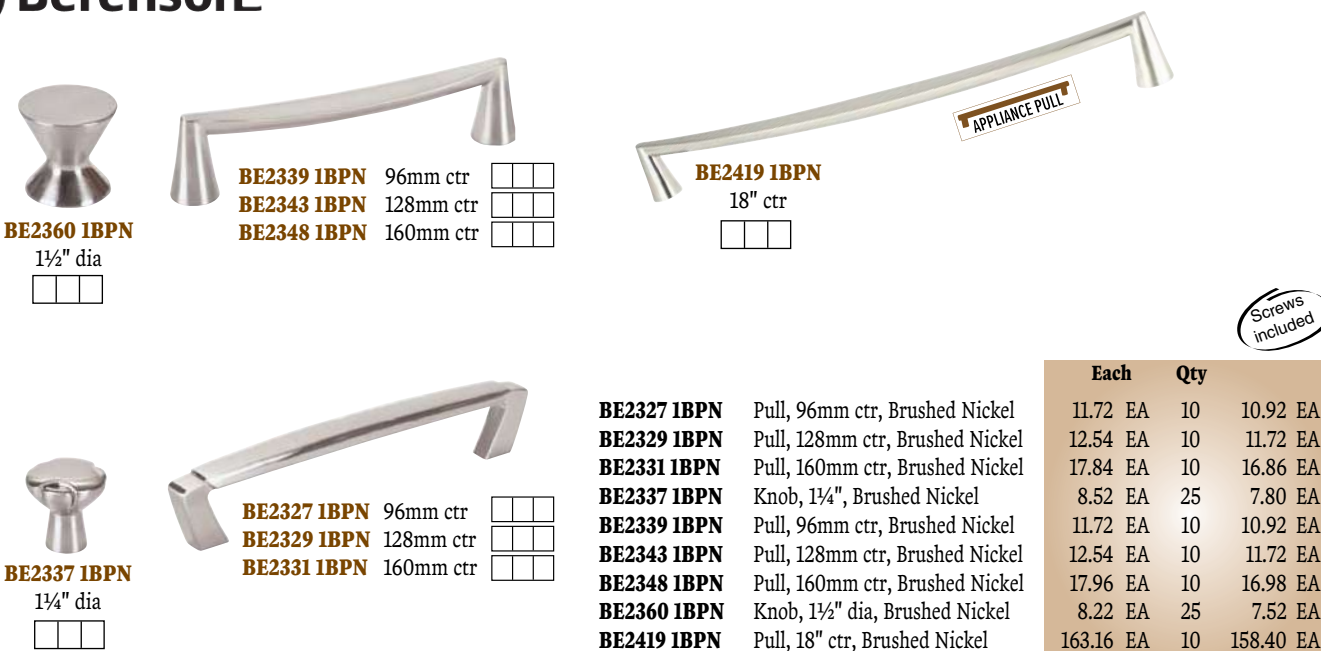

Brushed Nickel

Berenson

- **BE2327 IBPN** Pull, 96mm ctr, Brushed Nickel
- **BE2329 IBPN** Pull, 128mm ctr, Brushed Nickel
- **BE2331 IBPN** Pull, 160mm ctr, Brushed Nickel
- **BE2337 IBPN** Knob, 1 1/4", Brushed Nickel
- **BE2339 IBPN** Pull, 96mm ctr, Brushed Nickel
- **BE2343 IBPN** Pull, 128mm ctr, Brushed Nickel
- **BE2348 IBPN** Pull, 160mm ctr, Brushed Nickel
- **BE2360 IBPN** Knob, 1 1/2" dia, Brushed Nickel
- **BE2419 IBPN** Pull, 18" ctr, Brushed Nickel

Each	Qty	EA	EA
11.72	EA	10	10.92
12.54	EA	10	11.72
17.84	EA	10	16.86
8.52	EA	25	7.80
11.72	EA	10	10.92
12.54	EA	10	11.72
17.96	EA	10	16.98
8.22	EA	25	7.52
163.16	EA	10	158.40

Mark Your Interest Level