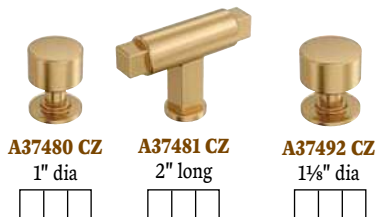

Champagne Bronze

Mark Your Interest Level

- **A11287 CZ** Knob, 1 1/4" sq, Champagne Bronze
- **A22439 CZ** Cup Pull, 128mm ctr, Champagne Bronze
- **A36758 CZ** Knob, 1 1/4" sq, Champagne Bronze
- **A36759 CZ** Pull, 96mm ctr, Champagne Bronze
- **A36760 CZ** Pull, 128mm ctr, Champagne Bronze
- **A36761 CZ** Pull, 192mm ctr, Champagne Bronze
- **A36762 CZ** Cup Pull, 76/96mm ctr, Champagne Bronze
- **A36763 CZ** Cup Pull, 128/160mm ctr, Champagne Bronze
- **A36764 CZ** Pull, 3" ctr, Champagne Bronze
- **A36887 CZ** Pull, 96mm ctr, Champagne Bronze
- **A36888 CZ** Pull, 128mm ctr, Champagne Bronze
- **A36889 CZ** Pull, 160mm ctr, Champagne Bronze
- **A36890 CZ** Pull, 224mm ctr, Champagne Bronze
- **A36891 CZ** Pull, 3" ctr, Champagne Bronze
- **A37031 CZ** Pull, 96mm ctr, Champagne Bronze
- **A37032 CZ** Pull, 128mm ctr, Champagne Bronze
- **A37290 CZ** Pull, 96mm ctr, Champagne Bronze
- **A37291 CZ** Pull, 128mm ctr, Champagne Bronze
- **A37292 CZ** Pull, 160mm ctr, Champagne Bronze
- **A37293 CZ** Pull, 192mm ctr, Champagne Bronze
- **A37294 CZ** Pull, 224mm ctr, Champagne Bronze
- **A37360 CZ** Pull, 160mm ctr, Champagne Bronze
- **A37361 CZ** Pull, 256mm ctr, Champagne Bronze
- **A37362 CZ** Pull, 320mm ctr, Champagne Bronze
- **A37363 CZ** Pull, 224mm ctr, Champagne Bronze
- **A37400 CZ** Pull, 256mm ctr, Champagne Bronze
- **A37401 CZ** Pull, 320mm ctr, Champagne Bronze
- **A37440 CZ** Knob, 1 1/4" sq, Champagne Bronze
- **A37442 CZ** Pull, 96mm ctr, Champagne Bronze
- **A37443 CZ** Pull, 128mm ctr, Champagne Bronze
- **A37444 CZ** Pull, 160mm ctr, Champagne Bronze
- **A37445 CZ** Pull, 192mm ctr, Champagne Bronze
- **A37446 CZ** Pull, 224mm ctr, Champagne Bronze
- **A37480 CZ** Knob, 1" dia, Champagne Bronze
- **A37481 CZ** Knob, 2" long, Champagne Bronze
- **A37483 CZ** Pull, 96mm ctr, Champagne Bronze
- **A37484 CZ** Pull, 128mm ctr, Champagne Bronze
- **A37485 CZ** Pull, 160mm ctr, Champagne Bronze
- **A37486 CZ** Pull, 192mm ctr, Champagne Bronze
- **A37487 CZ** Pull, 224mm ctr, Champagne Bronze
- **A37492 CZ** Knob, 1 1/8" dia, Champagne Bronze
- **A55510 CZ** Pull, 192mm ctr, Champagne Bronze

Each	Qty		
9.54	EA	10	8.80 EA
15.70	EA	10	14.78 EA
12.60	EA	50	11.76 EA
10.04	EA	25	9.28 EA
11.52	EA	25	10.72 EA
25.10	EA	20	23.90 EA
15.30	EA	20	14.40 EA
21.16	EA	15	20.08 EA
12.50	EA	20	11.68 EA
17.92	EA	25	16.94 EA
23.38	EA	10	22.24 EA
26.18	EA	10	24.96 EA
31.76	EA	10	30.38 EA
15.14	EA	25	14.24 EA
9.16	EA	10	8.42 EA
10.24	EA	10	9.48 EA
8.38	EA	10	7.68 EA
9.54	EA	10	8.80 EA
11.68	EA	10	10.88 EA
14.10	EA	10	13.22 EA
16.50	EA	10	15.56 EA
23.32	EA	10	22.18 EA
37.46	EA	10	35.90 EA
44.52	EA	10	42.76 EA
32.92	EA	10	31.50 EA
51.58	EA	10	49.62 EA
79.92	EA	10	77.12 EA
15.16	EA	10	14.26 EA
19.10	EA	10	18.08 EA
21.72	EA	10	20.62 EA
25.66	EA	10	24.44 EA
29.58	EA	10	28.26 EA
34.84	EA	10	33.36 EA
13.84	EA	10	12.98 EA
15.16	EA	10	14.26 EA
19.10	EA	10	18.08 EA
21.72	EA	10	20.62 EA
25.66	EA	10	24.44 EA
30.90	EA	10	29.54 EA
37.46	EA	10	35.90 EA
15.16	EA	10	14.26 EA
30.38	EA	10	29.04 EA