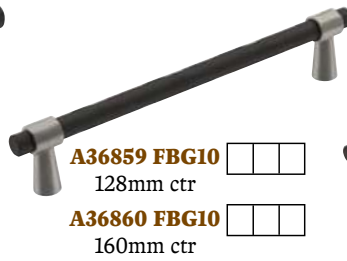

Matte Black/Satin Nickel

Mark Your Interest Level

☐	☐	☐

Screws included

	Each	Qty	
A36857 FBG10 Knob, 1 3/8" dia, Matte Black/Satin Nickel	17.92 EA	25	16.94 EA
A36858 FBG10 Pull, 96mm ctr, Matte Black/Satin Nickel	20.72 EA	25	19.66 EA
A36859 FBG10 Pull, 128mm ctr, Matte Black/Satin Nickel	26.18 EA	10	24.96 EA
A36860 FBG10 Pull, 160mm ctr, Matte Black/Satin Nickel	28.98 EA	10	27.68 EA
A36861 FBG10 Pull, 224mm ctr, Matte Black/Satin Nickel	31.76 EA	10	30.38 EA
A36980 FBG10 Pull, 192mm ctr, Matte Black/Satin Nickel	32.38 EA	10	30.98 EA