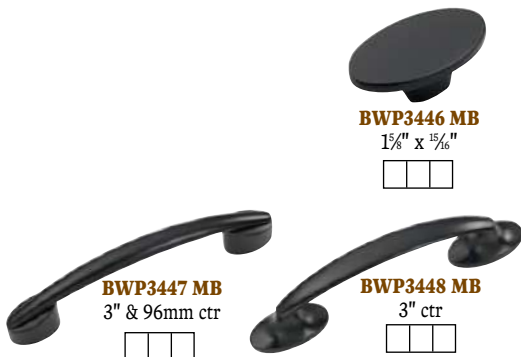

**BWP2922 MB**  
96mm ctr

**BWP2712 MB**  
1" dia

**BWP2816 MB**  
5/8" dia

**BWPA1218 MB**  
1/4" dia

**BWP3446 MB**  
1 5/8" x 1 5/16"

**BWP3447 MB**  
3" & 96mm ctr

**BWP3448 MB**  
3" ctr

Screws included