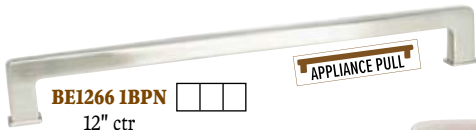

Brushed Nickel

Berenson

Mark Your Interest Level

BE1266 IBPN ☐☐☐
12" ctr

BE1115 IBPN ☐☐☐
18" ctr