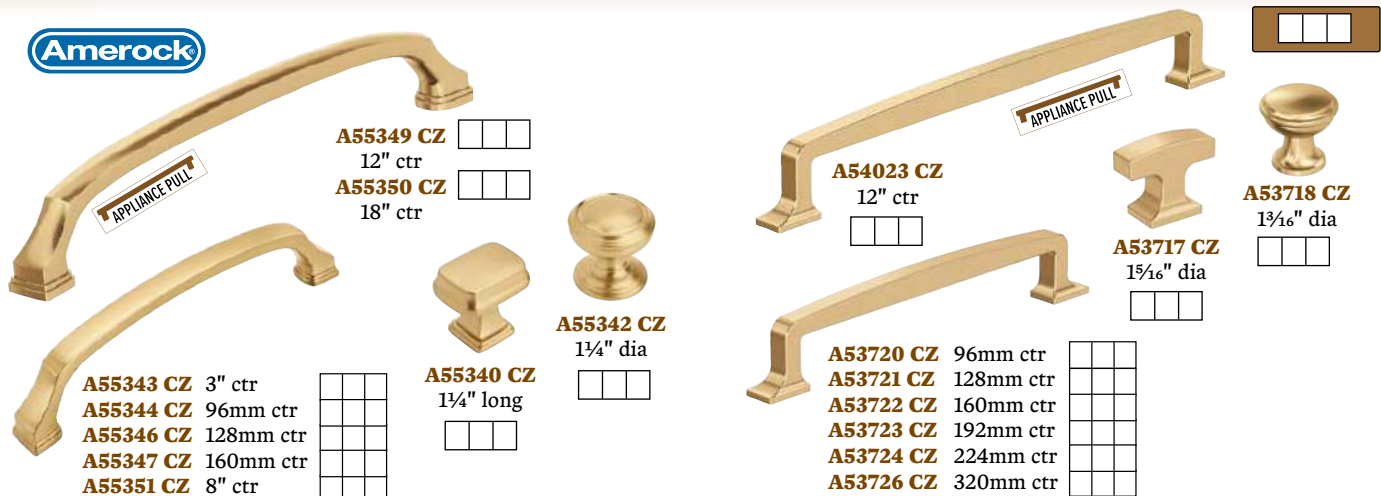

Champagne Bronze

Amerock

Mark Your Interest Level

- **A21936 CZ** Pull, 96mm ctr, Champagne Bronze
- **A21937 CZ** Pull, 128mm ctr, Champagne Bronze
- **A22094 CZ** Pull, 3" ctr, cup, Champagne Bronze
- **A36640 CZ** Pull, 3" & 4" ctr, cup, Champagne Bronze
- **A36843 CZ** Knob, 1/4" dia, Champagne Bronze
- **A36844 CZ** Pull, 96mm ctr, Champagne Bronze
- **A36845 CZ** Pull, 128mm ctr, Champagne Bronze
- **A36846 CZ** Pull, 160mm ctr, Champagne Bronze
- **A37121 CZ** Pull, 96mm ctr, Champagne Bronze
- **A37122 CZ** Pull, 128mm ctr, Champagne Bronze
- **A37123 CZ** Pull, 160mm ctr, Champagne Bronze
- **A53012 CZ** Knob, 1/4" dia, Champagne Bronze
- **A53717 CZ** Knob, 1 1/16" dia, Champagne Bronze
- **A53718 CZ** Knob, 1 3/16" dia, Champagne Bronze
- **A53720 CZ** Pull, 96mm ctr, Champagne Bronze
- **A53721 CZ** Pull, 128mm ctr, Champagne Bronze
- **A53722 CZ** Pull, 160mm ctr, Champagne Bronze
- **A53723 CZ** Pull, 192mm ctr, Champagne Bronze
- **A53724 CZ** Pull, 224mm ctr, Champagne Bronze
- **A53726 CZ** Pull, 320mm ctr, Champagne Bronze
- **A54023 CZ** Pull, 12" ctr, Champagne Bronze
- **A55311 CZ** Knob, 1 3/8" dia, Champagne Bronze
- **A55312 CZ** Knob, 1 3/16" dia, Champagne Bronze
- **A55316 CZ** Pull, 3" ctr, Champagne Bronze
- **A55317 CZ** Pull, 96mm ctr, Champagne Bronze
- **A55318 CZ** Pull, cup, 3 1/2" ctr, Champagne Bronze
- **A55319 CZ** Pull, 128mm ctr, Champagne Bronze
- **A55321 CZ** Pull, 160mm ctr, Champagne Bronze
- **A55340 CZ** Knob, 1/4" long, Champagne Bronze
- **A55342 CZ** Knob, 1/4" long, Champagne Bronze
- **A55343 CZ** Pull, 3" ctr, Champagne Bronze
- **A55344 CZ** Pull, 96mm ctr, Champagne Bronze
- **A55346 CZ** Pull, 128mm ctr, Champagne Bronze
- **A55347 CZ** Pull, 160mm ctr, Champagne Bronze
- **A55349 CZ** Pull, 12" ctr, Champagne Bronze
- **A55350 CZ** Pull, 18" ctr, Champagne Bronze
- **A55351 CZ** Pull, 8" ctr, Champagne Bronze

Each	Qty	
6.28 EA	10	5.64 EA
6.88 EA	10	6.22 EA
6.90 EA	10	6.24 EA
23.12 EA	10	21.98 EA
8.38 EA	50	7.68 EA
9.64 EA	50	8.90 EA
10.72 EA	40	9.94 EA
12.00 EA	40	11.18 EA
9.18 EA	10	8.44 EA
10.32 EA	10	9.56 EA
12.90 EA	10	12.06 EA
4.78 EA	25	4.18 EA
9.54 EA	25	8.80 EA
9.54 EA	25	8.80 EA
12.34 EA	25	11.52 EA
13.72 EA	25	12.86 EA
15.14 EA	25	14.24 EA
30.38 EA	10	29.04 EA
37.46 EA	10	35.90 EA
58.68 EA	10	56.50 EA
142.14 EA	5	137.54 EA
14.20 EA	10	13.32 EA
15.70 EA	10	14.78 EA
17.16 EA	10	16.20 EA
18.60 EA	10	17.60 EA
18.02 EA	10	17.04 EA
20.10 EA	10	19.06 EA
21.56 EA	10	20.46 EA
9.54 EA	25	8.80 EA
9.54 EA	25	8.80 EA
9.54 EA	25	8.80 EA
12.34 EA	25	11.52 EA
14.20 EA	10	13.32 EA
15.70 EA	10	14.78 EA
156.18 EA	5	151.16 EA
226.30 EA	5	219.24 EA
44.52 EA	10	42.76 EA

Screws included