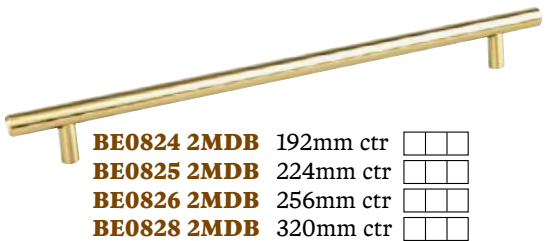

Modern Brushed Gold

Screws included

BE0820 2MDB	Pull, 3" ctr, Modern Brushed Gold
BE0821 2MDB	Pull, 96mm ctr, Modern Brushed Gold
BE0822 2MDB	Pull, 128mm ctr, Modern Brushed Gold
BE0823 2MDB	Pull, 160mm ctr, Modern Brushed Gold
BE0824 2MDB	Pull, 192mm ctr, Modern Brushed Gold
BE0825 2MDB	Pull, 224mm ctr, Modern Brushed Gold
BE0826 2MDB	Pull, 256mm ctr, Modern Brushed Gold
BE0828 2MDB	Pull, 320mm ctr, Modern Brushed Gold
BE0829 2MDB	Knob, 1 1/4" long, Modern Brushed Gold
BE5048 4MDB	Knob, 2" long, Modern Brushed Gold
BE5049 4MDB	Pull, 96mm ctr, Modern Brushed Gold
BE5050 4MDB	Pull, 128mm ctr, Modern Brushed Gold
BE5051 4MDB	Pull, 160mm ctr, Modern Brushed Gold
BE5052 4MDB	Pull, 224mm ctr, Modern Brushed Gold
BE5053 4MDB	Pull, 12" ctr, Modern Brushed Gold
BE5141 4MDB55	Knob, 2" long, Modern Brushed Gold/Matte Black
BE5142 4MDB55	Pull, 96mm ctr, Modern Brushed Gold/Matte Black
BE5143 4MDB55	Pull, 128mm ctr, Modern Brushed Gold/Matte Black
BE5144 4MDB55	Pull, 160mm ctr, Modern Brushed Gold/Matte Black
BE5145 4MDB55	Pull, 224mm ctr, Modern Brushed Gold/Matte Black
BE5146 4MDB55	Pull, 12" ctr, Modern Brushed Gold/Matte Black

Each	Qty	
6.34 EA	10	5.70 EA
7.50 EA	10	6.82 EA
10.02 EA	10	9.26 EA
10.46 EA	10	9.70 EA
10.98 EA	10	10.20 EA
12.44 EA	10	11.62 EA
13.18 EA	10	12.34 EA
14.22 EA	10	13.34 EA
5.76 EA	10	5.12 EA
13.68 EA	25	12.82 EA
18.58 EA	10	17.58 EA
19.10 EA	10	18.08 EA
20.30 EA	10	19.24 EA
23.50 EA	10	22.36 EA
25.36 EA	10	24.16 EA
12.48 EA	25	11.66 EA
17.72 EA	10	16.74 EA
18.22 EA	10	17.22 EA
19.34 EA	10	18.32 EA
22.42 EA	10	21.30 EA
24.16 EA	10	23.00 EA