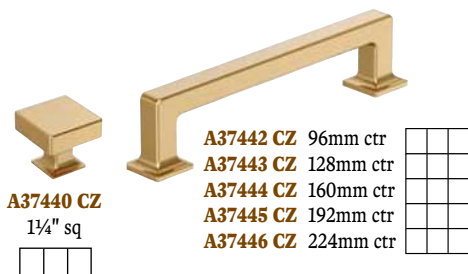

Champagne Bronze

Mark Your Interest Level

- **A11287 CZ** Knob, 1 1/4" sq, Champagne Bronze
- **A22439 CZ** Cup Pull, 128mm ctr, Champagne Bronze
- **A36758 CZ** Knob, 1 1/4" sq, Champagne Bronze
- **A36759 CZ** Pull, 96mm ctr, Champagne Bronze
- **A36760 CZ** Pull, 128mm ctr, Champagne Bronze
- **A36761 CZ** Pull, 192mm ctr, Champagne Bronze
- **A36762 CZ** Cup Pull, 76/96mm ctr, Champagne Bronze
- **A36763 CZ** Cup Pull, 128/160mm ctr, Champagne Bronze
- **A36764 CZ** Pull, 3" ctr, Champagne Bronze
- **A36887 CZ** Pull, 96mm ctr, Champagne Bronze
- **A36888 CZ** Pull, 128mm ctr, Champagne Bronze
- **A36889 CZ** Pull, 160mm ctr, Champagne Bronze
- **A36890 CZ** Pull, 224mm ctr, Champagne Bronze
- **A36891 CZ** Pull, 3" ctr, Champagne Bronze
- **A37031 CZ** Pull, 96mm ctr, Champagne Bronze
- **A37032 CZ** Pull, 128mm ctr, Champagne Bronze
- **A37290 CZ** Pull, 96mm ctr, Champagne Bronze
- **A37291 CZ** Pull, 128mm ctr, Champagne Bronze
- **A37292 CZ** Pull, 160mm ctr, Champagne Bronze
- **A37293 CZ** Pull, 192mm ctr, Champagne Bronze
- **A37294 CZ** Pull, 224mm ctr, Champagne Bronze
- **A37360 CZ** Pull, 160mm ctr, Champagne Bronze
- **A37361 CZ** Pull, 256mm ctr, Champagne Bronze
- **A37362 CZ** Pull, 320mm ctr, Champagne Bronze
- **A37363 CZ** Pull, 224mm ctr, Champagne Bronze
- **A37400 CZ** Pull, 256mm ctr, Champagne Bronze
- **A37401 CZ** Pull, 320mm ctr, Champagne Bronze
- **A37440 CZ** Knob, 1 1/4" sq, Champagne Bronze
- **A37442 CZ** Pull, 96mm ctr, Champagne Bronze
- **A37443 CZ** Pull, 128mm ctr, Champagne Bronze
- **A37444 CZ** Pull, 160mm ctr, Champagne Bronze
- **A37445 CZ** Pull, 192mm ctr, Champagne Bronze
- **A37446 CZ** Pull, 224mm ctr, Champagne Bronze
- **A37480 CZ** Knob, 1" dia, Champagne Bronze
- **A37481 CZ** Knob, 2" long, Champagne Bronze
- **A37483 CZ** Pull, 96mm ctr, Champagne Bronze
- **A37484 CZ** Pull, 128mm ctr, Champagne Bronze
- **A37485 CZ** Pull, 160mm ctr, Champagne Bronze
- **A37486 CZ** Pull, 192mm ctr, Champagne Bronze
- **A37487 CZ** Pull, 224mm ctr, Champagne Bronze
- **A37492 CZ** Knob, 1 1/8" dia, Champagne Bronze
- **A55510 CZ** Pull, 192mm ctr, Champagne Bronze

Each	Qty		
9.54	EA	10	8.80 EA
15.70	EA	10	14.78 EA
12.60	EA	50	11.76 EA
10.04	EA	25	9.28 EA
11.52	EA	25	10.72 EA
25.10	EA	20	23.90 EA
15.30	EA	20	14.40 EA
21.16	EA	15	20.08 EA
12.50	EA	20	11.68 EA
17.92	EA	25	16.94 EA
23.38	EA	10	22.24 EA
26.18	EA	10	24.96 EA
31.76	EA	10	30.38 EA
15.14	EA	25	14.24 EA
9.16	EA	10	8.42 EA
10.24	EA	10	9.48 EA
8.38	EA	10	7.68 EA
9.54	EA	10	8.80 EA
11.68	EA	10	10.88 EA
14.10	EA	10	13.22 EA
16.50	EA	10	15.56 EA
23.32	EA	10	22.18 EA
37.46	EA	10	35.90 EA
44.52	EA	10	42.76 EA
32.92	EA	10	31.50 EA
51.58	EA	10	49.62 EA
79.92	EA	10	77.12 EA
15.16	EA	10	14.26 EA
19.10	EA	10	18.08 EA
21.72	EA	10	20.62 EA
25.66	EA	10	24.44 EA
29.58	EA	10	28.26 EA
34.84	EA	10	33.36 EA
13.84	EA	10	12.98 EA
15.16	EA	10	14.26 EA
19.10	EA	10	18.08 EA
21.72	EA	10	20.62 EA
25.66	EA	10	24.44 EA
30.90	EA	10	29.54 EA
37.46	EA	10	35.90 EA
15.16	EA	10	14.26 EA
30.38	EA	10	29.04 EA