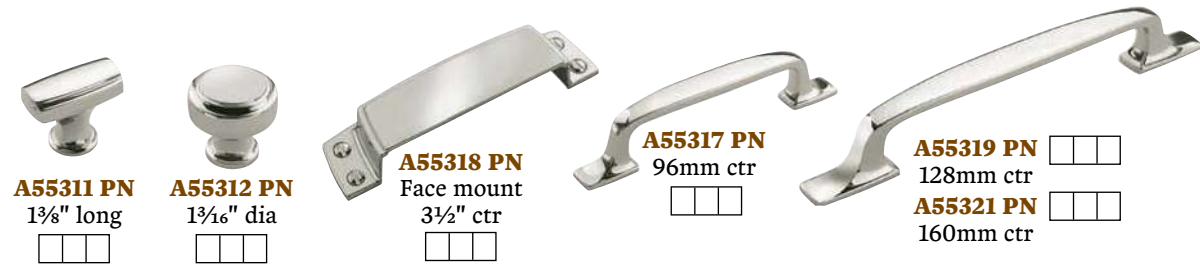

Polished Nickel

Mark Your Interest Level

☐	☐	☐

Amerock

- **A53029 PN** T-Knob, 1/4" x 1/2", Polished Nickel
- **A53030 PN** Pull, 3" ctr, Polished Nickel
- **A53031 PN** Pull, 96mm ctr, Polished Nickel
- **A53529 PN** Pull, 128mm ctr, Polished Nickel
- **A53530 PN** Pull, 160mm ctr, Polished Nickel
- **A55270 PN** Knob, 1 5/16" dia, Polished Nickel
- **A55271 PN** Knob, 1 3/16" square, Polished Nickel
- **A55272 PN** Knob, 1 3/4" dia, Polished Nickel
- **A55273 PN** Knob, 1 1/2" square, Polished Nickel
- **A55274 PN** Knob, pendant 1 3/8" x 1 13/16", Polished Nickel
- **A55275 PN** Pull, 3" ctr, Polished Nickel
- **A55276 PN** Pull, 96mm ctr, Polished Nickel
- **A55277 PN** Pull, 128mm ctr, Polished Nickel
- **A55278 PN** Pull, 160mm ctr, Polished Nickel
- **A55311 PN** Knob, 1 3/8" x 3/4", Polished Nickel
- **A55312 PN** Knob, 1 3/16" dia, Polished Nickel
- **A55317 PN** Pull, 96mm ctr, Polished Nickel
- **A55318 PN** Pull, 3 1/2" ctr, cup Polished Nickel
- **A55319 PN** Pull, 128mm ctr, Polished Nickel
- **A55321 PN** Pull, 160mm ctr, Polished Nickel
- **A55340 PN** Knob, 1 1/4" L, Polished Nickel
- **A55342 PN** Knob 1 1/4" dia, Polished Nickel
- **A55343 PN** Pull 3" ctr, Polished Nickel
- **A55344 PN** Pull 96mm ctr, Polished Nickel
- **A55346 PN** Pull 128mm ctr, Polished Nickel
- **A55347 PN** Pull 160mm ctr, Polished Nickel
- **A55349 PN** Pull 12" ctr, Polished Nickel
- **A55351 PN** Pull, 203mm ctr, Polished Nickel

Screws included

Each	Qty		
10.54 EA	25	9.76 EA	
12.10 EA	25	11.28 EA	
13.68 EA	25	12.82 EA	
15.80 EA	10	14.88 EA	
15.70 EA	10	14.78 EA	
9.54 EA	25	8.80 EA	
10.90 EA	25	10.12 EA	
14.20 EA	10	13.32 EA	
15.70 EA	10	14.78 EA	
11.26 EA	10	10.46 EA	
10.90 EA	25	10.12 EA	
12.34 EA	25	11.52 EA	
14.20 EA	10	13.32 EA	
15.70 EA	10	14.78 EA	
14.20 EA	10	13.32 EA	
15.70 EA	10	14.78 EA	
18.60 EA	10	17.60 EA	
18.02 EA	10	17.04 EA	
20.10 EA	10	19.06 EA	
21.56 EA	10	20.46 EA	
9.54 EA	25	8.80 EA	
9.54 EA	25	8.80 EA	
9.54 EA	25	8.80 EA	
12.34 EA	25	11.52 EA	
14.20 EA	10	13.32 EA	
15.70 EA	10	14.78 EA	
156.18 EA	5	151.16 EA	
44.52 EA	10	42.76 EA