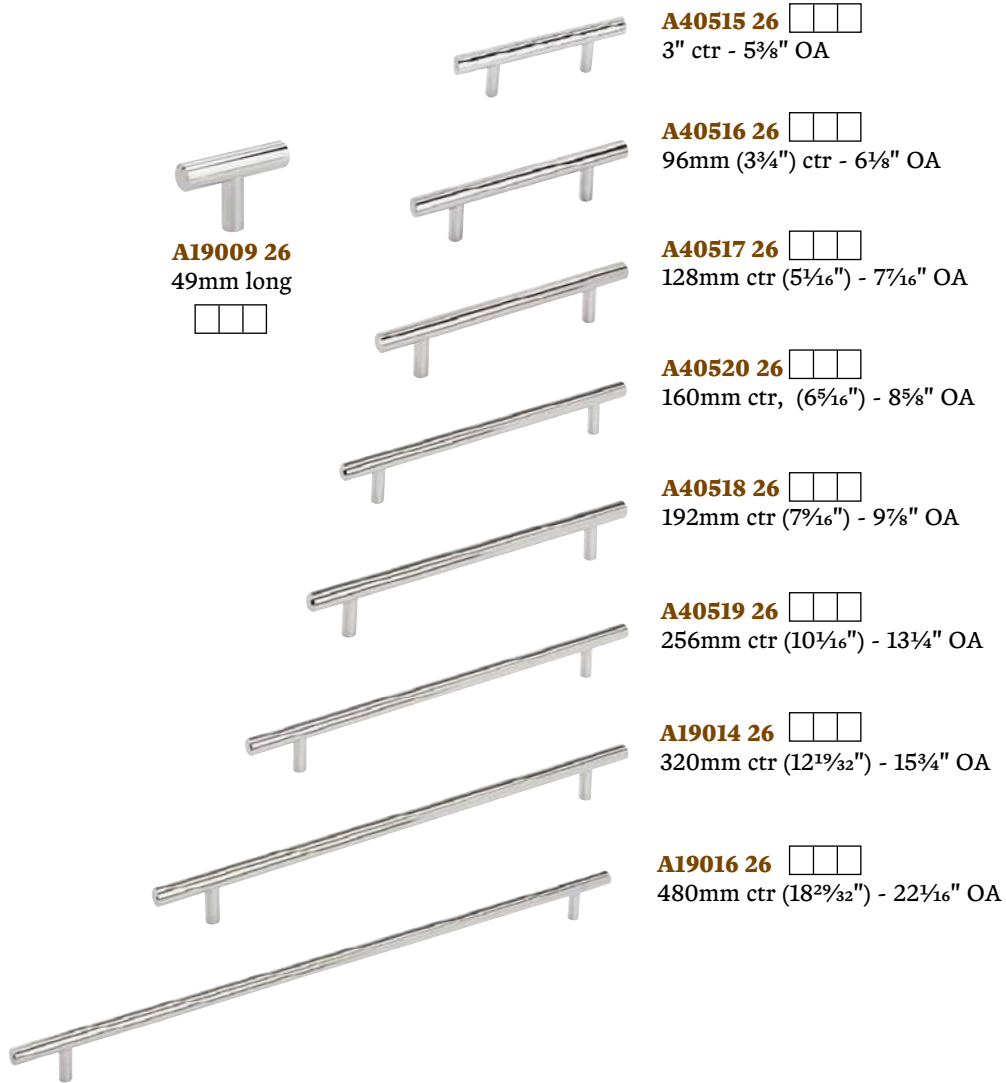

Polished Chrome

Mark Your Interest Level

☐ ☐ ☐

A19009 26
49mm long
☐ ☐ ☐

A40515 26 ☐ ☐ ☐
3" ctr - 5³/₈" OA

A40516 26 ☐ ☐ ☐
96mm (3³/₄") ctr - 6¹/₈" OA

A40517 26 ☐ ☐ ☐
128mm ctr (5¹/₁₆") - 7⁷/₁₆" OA

A40520 26 ☐ ☐ ☐
160mm ctr, (6⁵/₁₆") - 8⁵/₈" OA

A40518 26 ☐ ☐ ☐
192mm ctr (7⁹/₁₆") - 9⁷/₈" OA

A40519 26 ☐ ☐ ☐
256mm ctr (10¹/₁₆") - 13¹/₄" OA

A19014 26 ☐ ☐ ☐
320mm ctr (12¹⁹/₃₂") - 15³/₄" OA

A19016 26 ☐ ☐ ☐
480mm ctr (18²⁹/₃₂") - 22¹/₁₆" OA

Screws included

A19009 26	T-knob, 49mm long, Polished Chrome
A19014 26	Pull, 320mm ctr, Polished Chrome
A19016 26	Pull, 480mm ctr, Polished Chrome
A40515 26	Pull, 3" ctr, Polished Chrome
A40516 26	Pull, 96mm ctr, Polished Chrome
A40517 26	Pull, 128mm ctr, Polished Chrome
A40518 26	Pull, 192mm ctr, Polished Chrome
A40519 26	Pull, 256mm ctr, Polished Chrome
A40520 26	Pull, 160mm ctr, Polished Chrome

Each	Qty	
3.92 EA	10	3.34 EA
21.38 EA	10	20.30 EA
27.40 EA	10	26.14 EA
3.92 EA	10	3.34 EA
3.92 EA	10	3.34 EA
4.66 EA	10	4.06 EA
5.64 EA	10	5.02 EA
18.64 EA	10	17.64 EA
5.26 EA	10	4.64 EA