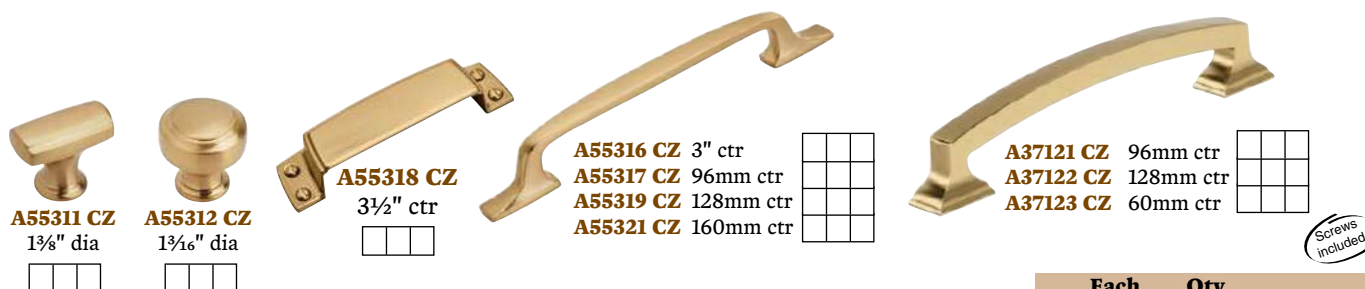

Champagne Bronze

Amerock

Mark Your Interest Level

- **A21936 CZ** Pull, 96mm ctr, Champagne Bronze
- **A21937 CZ** Pull, 128mm ctr, Champagne Bronze
- **A22094 CZ** Pull, 3" ctr, cup, Champagne Bronze
- **A36640 CZ** Pull, 3" & 4" ctr, cup, Champagne Bronze
- **A36843 CZ** Knob, 1/4" dia, Champagne Bronze
- **A36844 CZ** Pull, 96mm ctr, Champagne Bronze
- **A36845 CZ** Pull, 128mm ctr, Champagne Bronze
- **A36846 CZ** Pull, 160mm ctr, Champagne Bronze
- **A37121 CZ** Pull, 96mm ctr, Champagne Bronze
- **A37122 CZ** Pull, 128mm ctr, Champagne Bronze
- **A37123 CZ** Pull, 160mm ctr, Champagne Bronze
- **A53012 CZ** Knob, 1/4" dia, Champagne Bronze
- **A53717 CZ** Knob, 1 1/16" dia, Champagne Bronze
- **A53718 CZ** Knob, 1 3/16" dia, Champagne Bronze
- **A53720 CZ** Pull, 96mm ctr, Champagne Bronze
- **A53721 CZ** Pull, 128mm ctr, Champagne Bronze
- **A53722 CZ** Pull, 160mm ctr, Champagne Bronze
- **A53723 CZ** Pull, 192mm ctr, Champagne Bronze
- **A53724 CZ** Pull, 224mm ctr, Champagne Bronze
- **A53726 CZ** Pull, 320mm ctr, Champagne Bronze
- **A54023 CZ** Pull, 12" ctr, Champagne Bronze
- **A55311 CZ** Knob, 1 3/8" dia, Champagne Bronze
- **A55312 CZ** Knob, 1 3/16" dia, Champagne Bronze
- **A55316 CZ** Pull, 3" ctr, Champagne Bronze
- **A55317 CZ** Pull, 96mm ctr, Champagne Bronze
- **A55318 CZ** Pull, cup, 3 1/2" ctr, Champagne Bronze
- **A55319 CZ** Pull, 128mm ctr, Champagne Bronze
- **A55321 CZ** Pull, 160mm ctr, Champagne Bronze
- **A55340 CZ** Knob, 1/4" long, Champagne Bronze
- **A55342 CZ** Knob, 1/4" long, Champagne Bronze
- **A55343 CZ** Pull, 3" ctr, Champagne Bronze
- **A55344 CZ** Pull, 96mm ctr, Champagne Bronze
- **A55346 CZ** Pull, 128mm ctr, Champagne Bronze
- **A55347 CZ** Pull, 160mm ctr, Champagne Bronze
- **A55349 CZ** Pull, 12" ctr, Champagne Bronze
- **A55350 CZ** Pull, 18" ctr, Champagne Bronze
- **A55351 CZ** Pull, 8" ctr, Champagne Bronze

Each	Qty	
6.28 EA	10	5.64 EA
6.88 EA	10	6.22 EA
6.90 EA	10	6.24 EA
23.12 EA	10	21.98 EA
8.38 EA	50	7.68 EA
9.64 EA	50	8.90 EA
10.72 EA	40	9.94 EA
12.00 EA	40	11.18 EA
9.18 EA	10	8.44 EA
10.32 EA	10	9.56 EA
12.90 EA	10	12.06 EA
4.78 EA	25	4.18 EA
9.54 EA	25	8.80 EA
9.54 EA	25	8.80 EA
12.34 EA	25	11.52 EA
13.72 EA	25	12.86 EA
15.14 EA	25	14.24 EA
30.38 EA	10	29.04 EA
37.46 EA	10	35.90 EA
58.68 EA	10	56.50 EA
142.14 EA	5	137.54 EA
14.20 EA	10	13.32 EA
15.70 EA	10	14.78 EA
17.16 EA	10	16.20 EA
18.60 EA	10	17.60 EA
18.02 EA	10	17.04 EA
20.10 EA	10	19.06 EA
21.56 EA	10	20.46 EA
9.54 EA	25	8.80 EA
9.54 EA	25	8.80 EA
9.54 EA	25	8.80 EA
12.34 EA	25	11.52 EA
14.20 EA	10	13.32 EA
15.70 EA	10	14.78 EA
156.18 EA	5	151.16 EA
226.30 EA	5	219.24 EA
44.52 EA	10	42.76 EA

Screws included