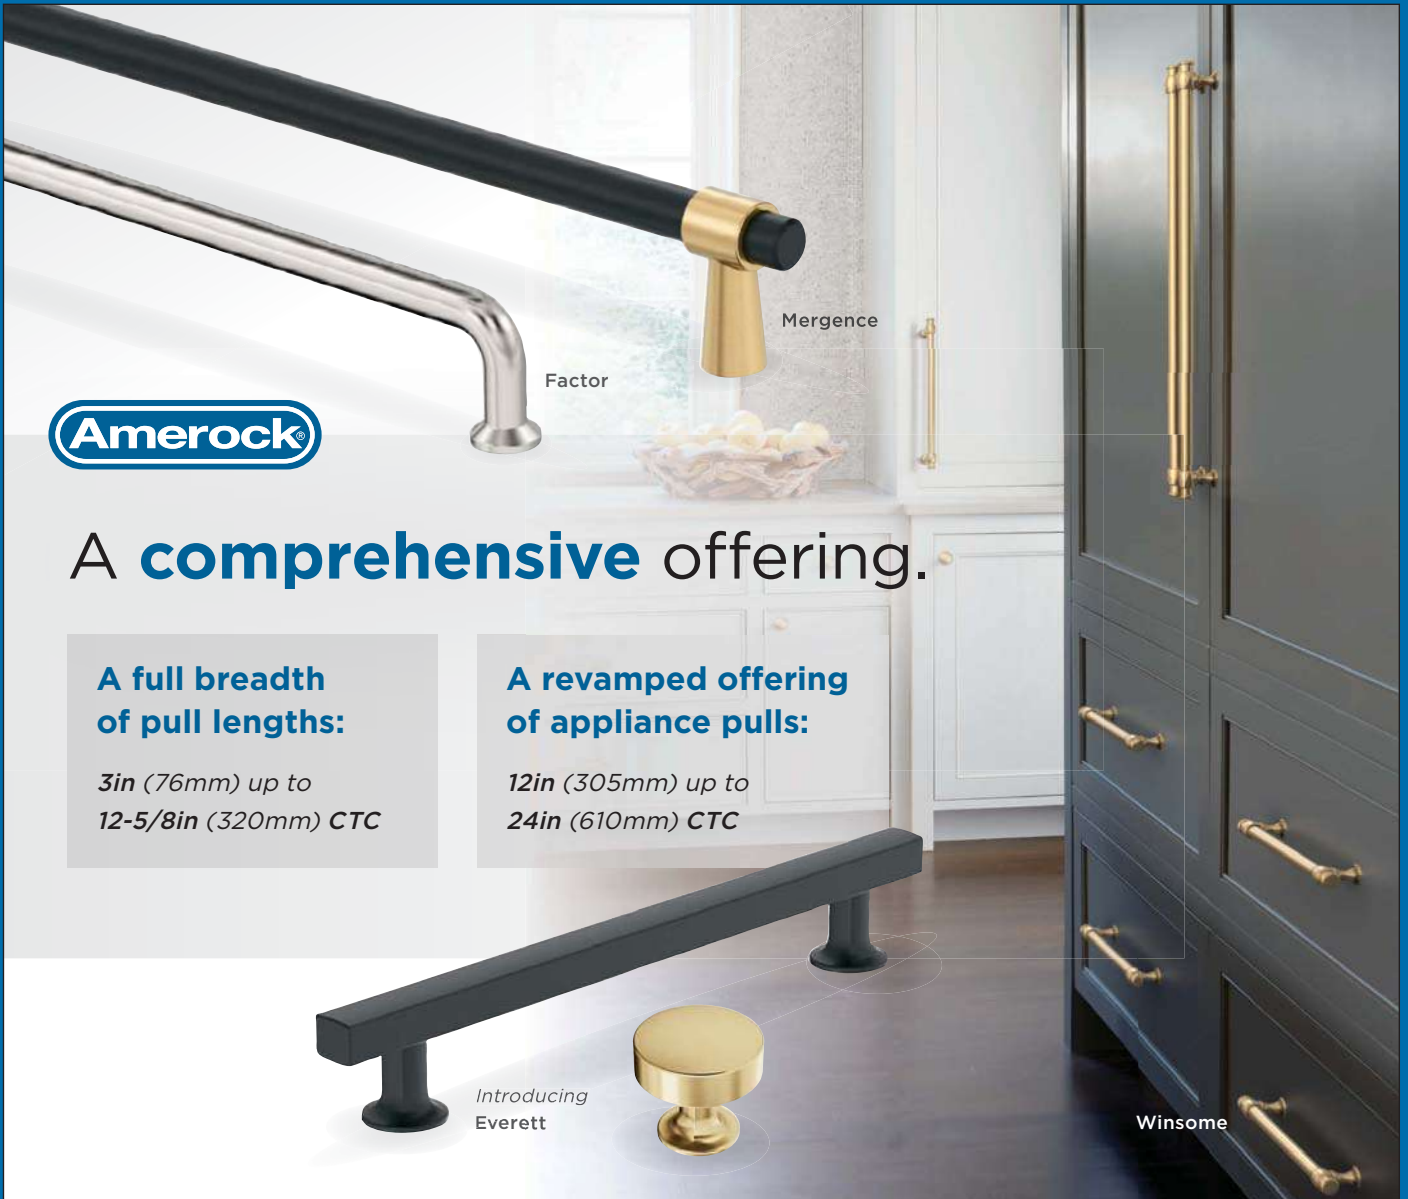

HDL® **HARDWARE
DISTRIBUTORS
LTD.**

WHOLESALE CABINET HARDWARE
5 Industrial Blvd.
Sauk Rapids, MN 56379

PRSRT STD
US POSTAGE PAID
LONG PRAIRIE, MN
PERMIT NO. 100

Amerock®

A **comprehensive** offering.

**A full breadth
of pull lengths:**

*3in (76mm) up to
12-5/8in (320mm) CTC*

**A revamped offering
of appliance pulls:**

*12in (305mm) up to
24in (610mm) CTC*

Introducing
Everett

Winsome