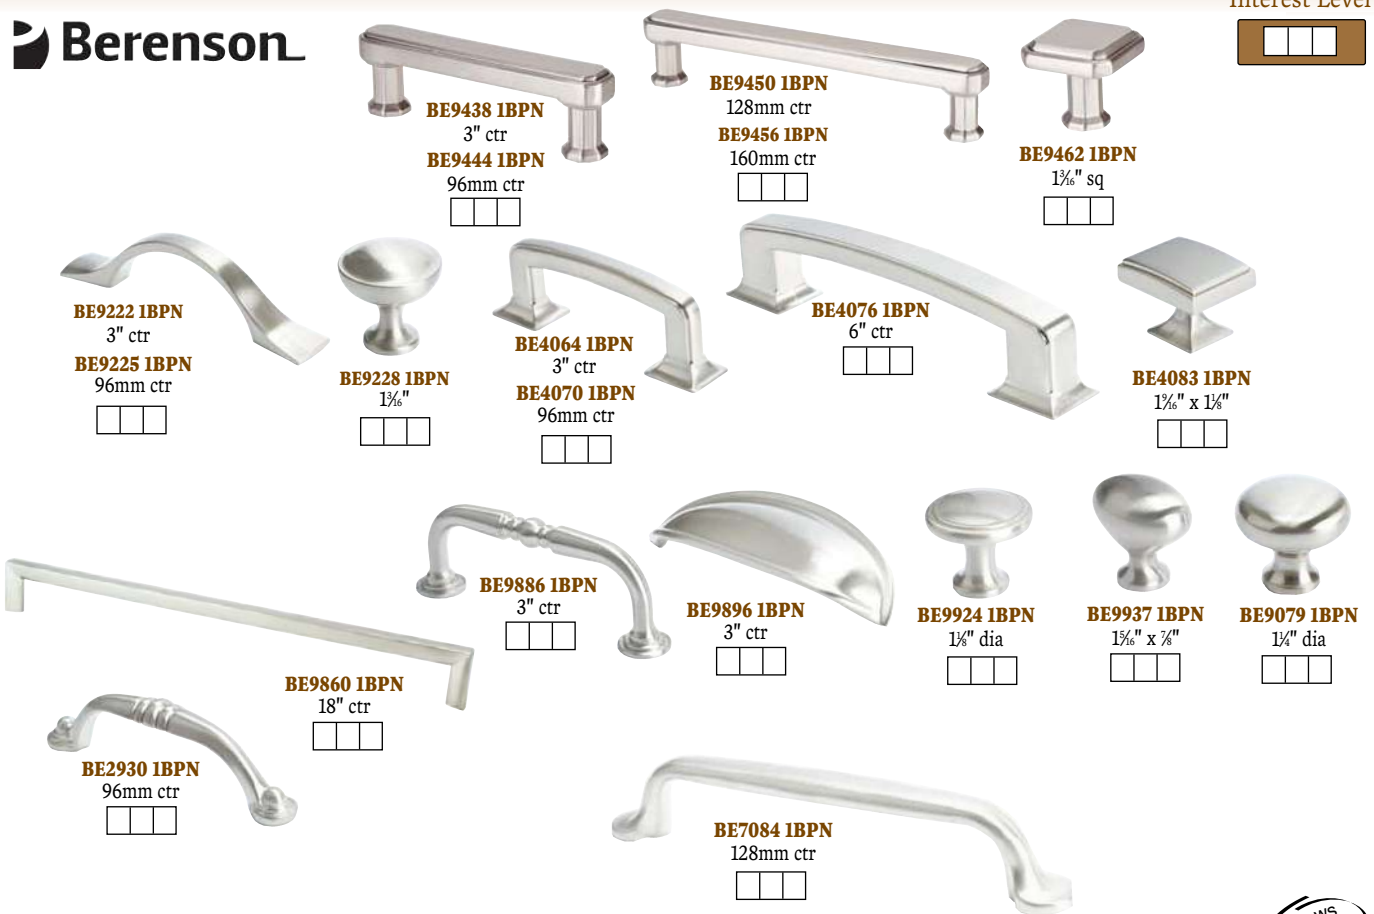

Brushed Nickel

Mark Your Interest Level

Screws included