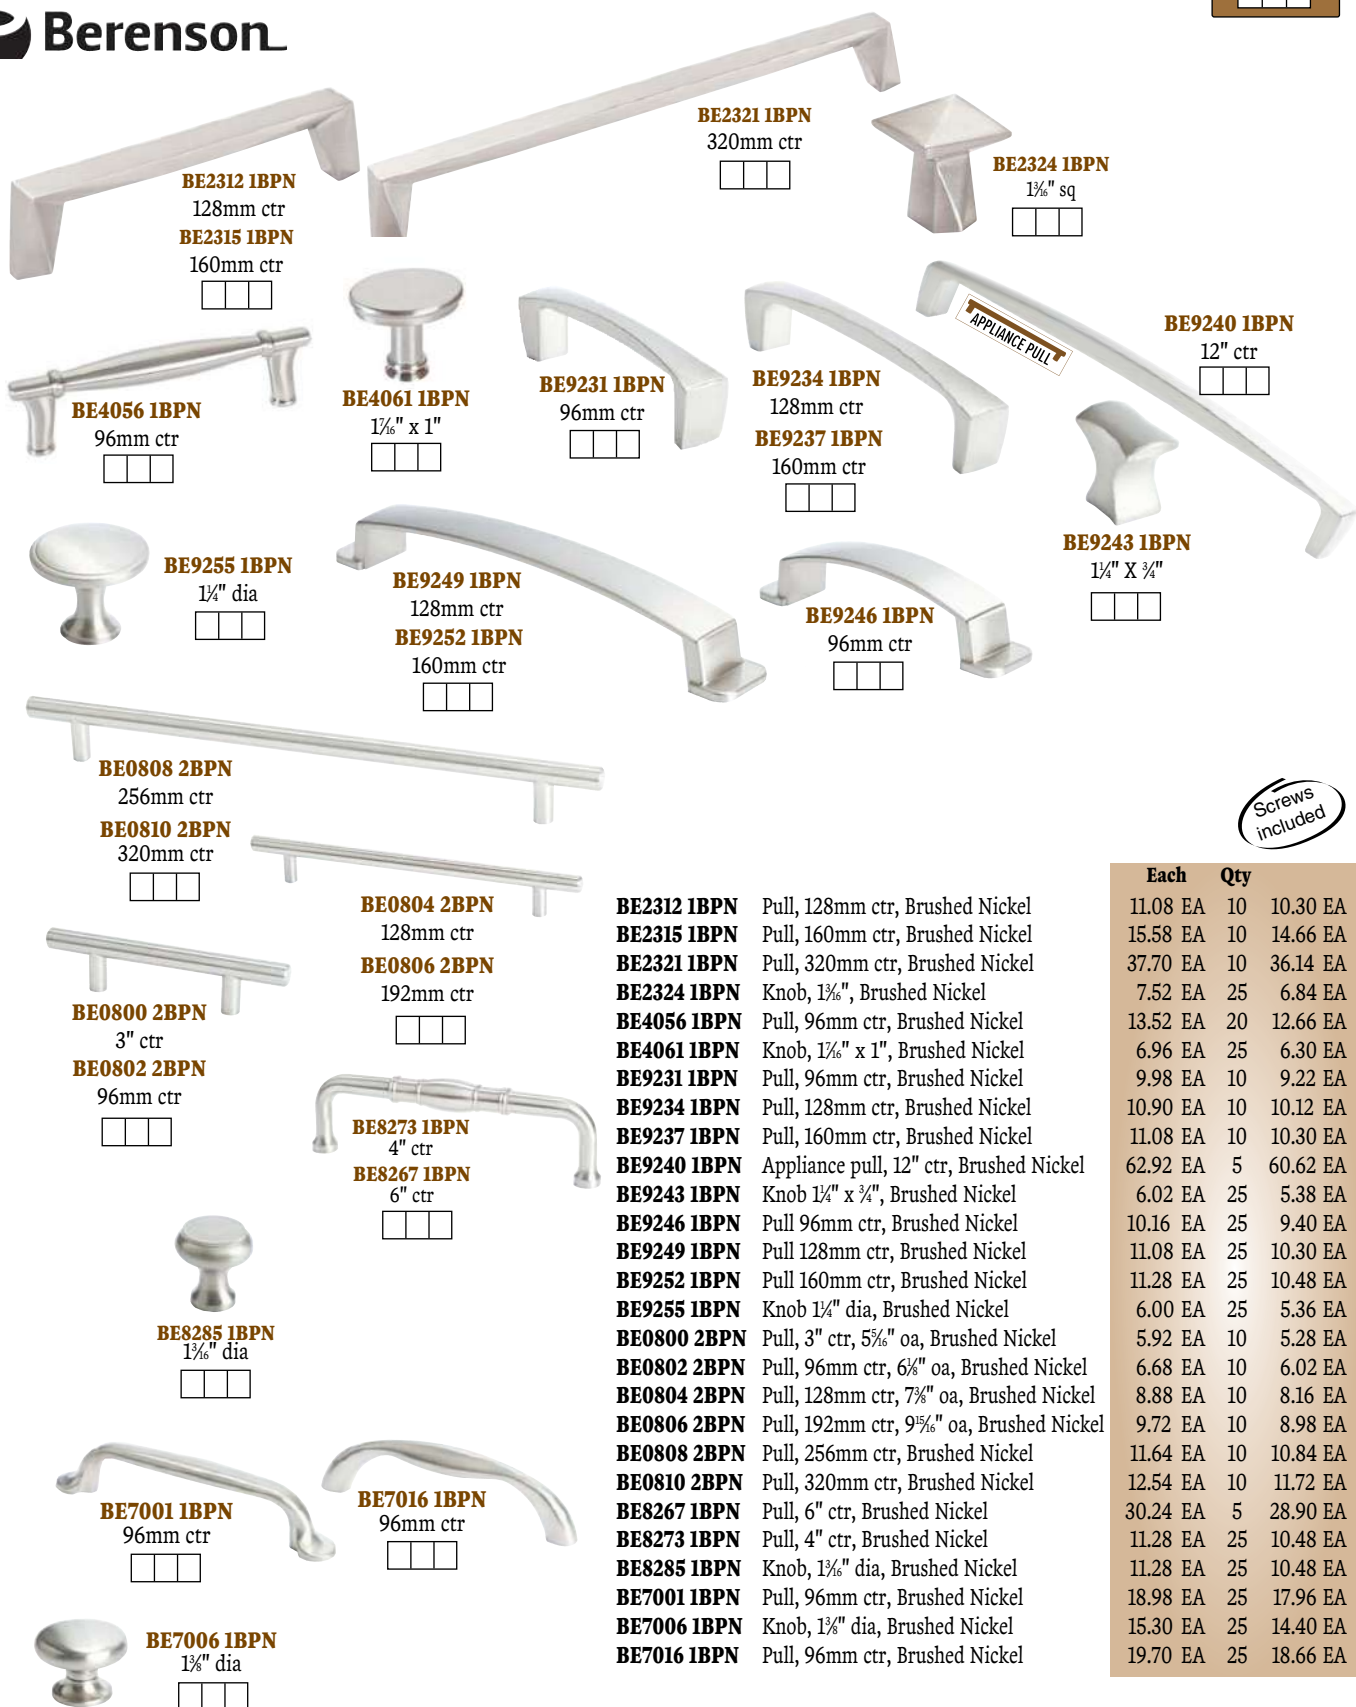

Brushed Nickel

Mark Your Interest Level

☐ ☐ ☐

Berenson

Screws included

	Each	Qty	
BE2312 IBPN	11.08 EA	10	10.30 EA
BE2315 IBPN	15.58 EA	10	14.66 EA
BE2321 IBPN	37.70 EA	10	36.14 EA
BE2324 IBPN	7.52 EA	25	6.84 EA
BE4056 IBPN	13.52 EA	20	12.66 EA
BE4061 IBPN	6.96 EA	25	6.30 EA
BE9231 IBPN	9.98 EA	10	9.22 EA
BE9234 IBPN	10.90 EA	10	10.12 EA
BE9237 IBPN	11.08 EA	10	10.30 EA
BE9240 IBPN	62.92 EA	5	60.62 EA
BE9243 IBPN	6.02 EA	25	5.38 EA
BE9246 IBPN	10.16 EA	25	9.40 EA
BE9249 IBPN	11.08 EA	25	10.30 EA
BE9252 IBPN	11.28 EA	25	10.48 EA
BE9255 IBPN	6.00 EA	25	5.36 EA
BE0800 2BPN	5.92 EA	10	5.28 EA
BE0802 2BPN	6.68 EA	10	6.02 EA
BE0804 2BPN	8.88 EA	10	8.16 EA
BE0806 2BPN	9.72 EA	10	8.98 EA
BE0808 2BPN	11.64 EA	10	10.84 EA
BE0810 2BPN	12.54 EA	10	11.72 EA
BE8267 IBPN	30.24 EA	5	28.90 EA
BE8273 IBPN	11.28 EA	25	10.48 EA
BE8285 IBPN	11.28 EA	25	10.48 EA
BE7001 IBPN	18.98 EA	25	17.96 EA
BE7006 IBPN	15.30 EA	25	14.40 EA
BE7016 IBPN	19.70 EA	25	18.66 EA