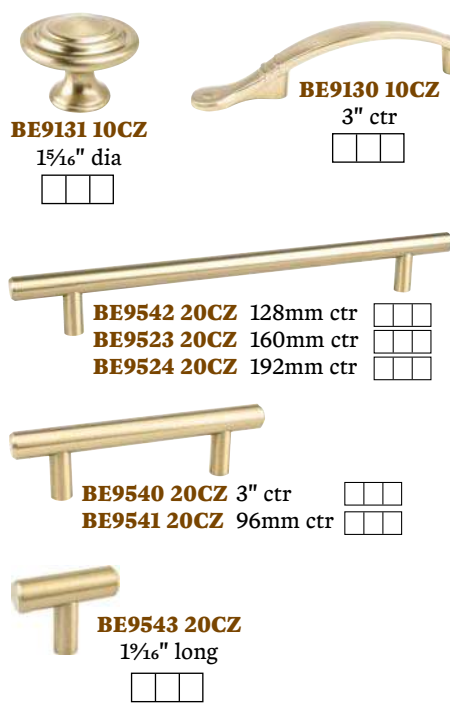

Screws included

- BE0912 10CZ** Knob, 1 1/8" dia, Champagne
- BE9130 10CZ** Pull, 3" ctr, Champagne
- BE9131 10CZ** Knob, 1 5/16" dia, Champagne
- BE9133 10CZ** Knob, 1 1/8" dia, Champagne
- BE9135 10CZ** Pull, 3" ctr, Champagne
- BE9198 10CZ** Pull, 3" ctr, Champagne
- BE9136 10CZ** Pull, 64mm ctr, cup, Champagne
- BE9137 10CZ** Pull, 1 1/8" oval, Champagne
- BE9138 10CZ** Pull, 96mm ctr, Champagne
- BE9169 10CZ** Knob, 1 1/4" dia, Champagne
- BE9174 10CZ** Pull, 96mm ctr, Champagne
- BE9179 10CZ** Pull, 128mm ctr, Champagne
- BE9184 10CZ** Knob, 1 1/16" long, Champagne
- BE9187 10CZ** Pull, 3" ctr, Champagne
- BE9188 10CZ** Pull, 3" ctr, Champagne
- BE9190 10CZ** Knob, 1 3/16" dia, Champagne
- BE9191 10CZ** Pull, 3" ctr, cup, Champagne
- BE9192 10CZ** Pull, 96mm ctr, Champagne
- BE9199 10CZ** Pull, 3" ctr, Champagne
- BE9347 10CZ** Knob, 1 1/8" dia, Champagne
- BE9523 20CZ** Pull, 160mm ctr, Champagne
- BE9524 20CZ** Pull, 192mm ctr, Champagne
- BE9540 20CZ** Pull, 3" ctr, Champagne
- BE9541 20CZ** Pull, 96mm ctr, Champagne
- BE9542 20CZ** Pull, 128mm ctr, Champagne
- BE9543 20CZ** T-Knob, 1 1/16" long, Champagne