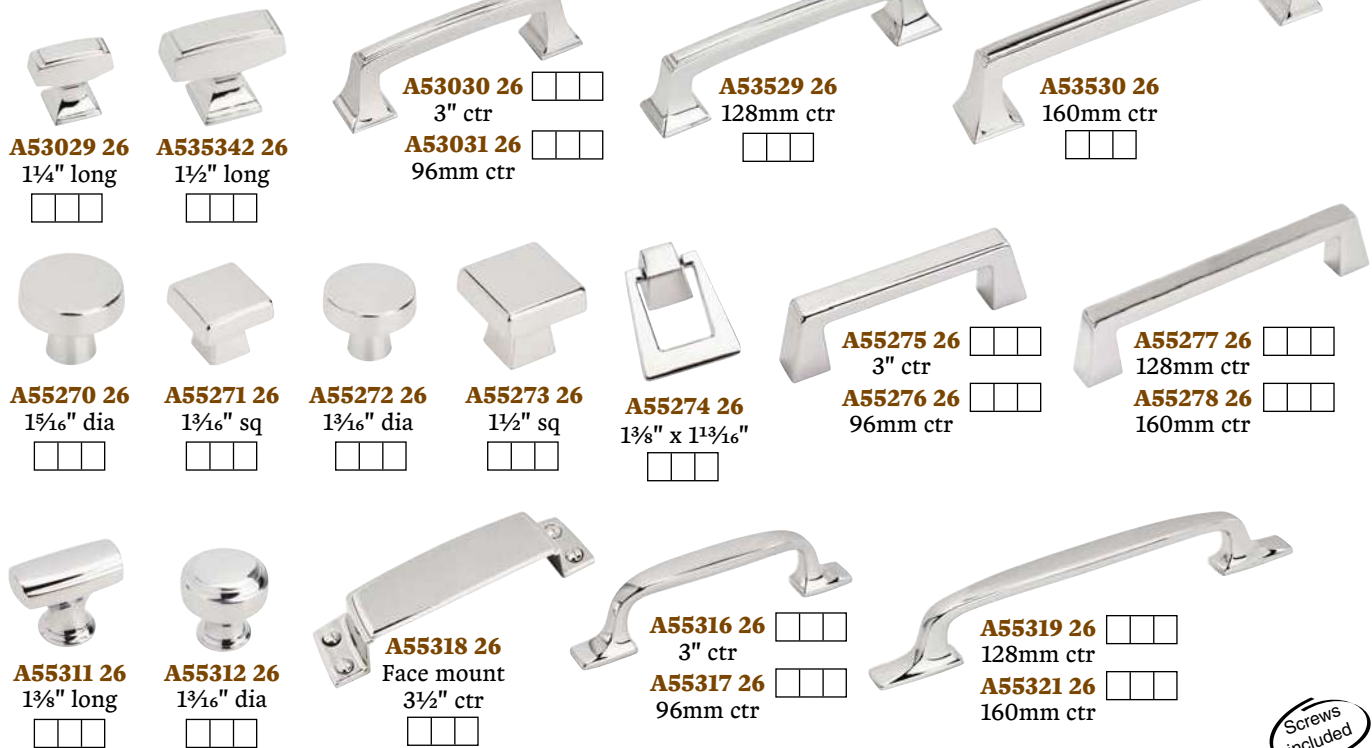

Polished Chrome

Amerock

A55340 26
1 1/4" long

A55342 26
1 1/4" dia