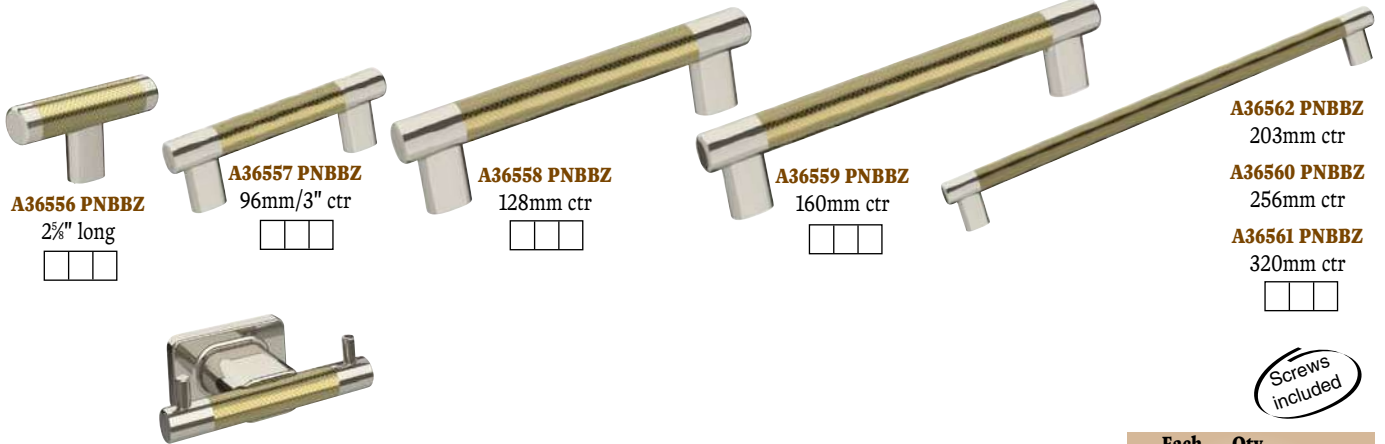

- A36647 PNBCR** Knob, 2½" long, Polished Nickel / Black Chrome
- A36648 PNBCR** Pull, 96mm ctr, Polished Nickel / Black Chrome
- A36649 PNBCR** Pull, 128mm ctr, Polished Nickel / Black Chrome
- A36650 PNBCR** Pull, 160mm ctr, Polished Nickel / Black Chrome
- A36663 PNBCR** Pull, 203mm ctr, Polished Nickel / Black Chrome
- A36664 PNBCR** Pull, 256mm ctr, Polished Nickel / Black Chrome

Screws included

Each	Qty		
24.40 EA	30	23.22 EA	
42.66 EA	10	40.96 EA	
49.16 EA	10	47.26 EA	
55.64 EA	10	53.56 EA	
63.44 EA	10	61.12 EA	
76.42 EA	10	73.74 EA	

# Polished Nickel / Golden Champagne

Mark Your Interest Level

**Amerock**

**A36556 PNBZ**  
2 5/8" long

**A36557 PNBZ**  
96mm/3" ctr

**A36558 PNBZ**  
128mm ctr

**A36559 PNBZ**  
160mm ctr

**A36562 PNBZ**  
203mm ctr