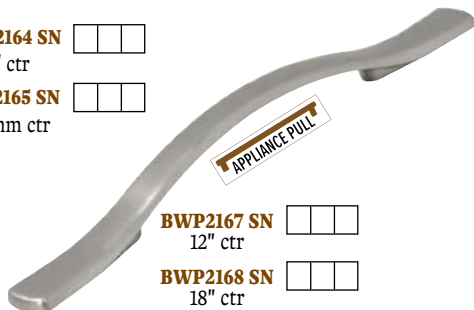

Hook, 2 3/4" L x 2" W, Satin Nickel

**BWS077194 SN**

Hook, 5 1/4" L x 1 1/2" W, Satin Nickel

**BWP2164 SN**   
4" ctr

**BWP2165 SN**   
128mm ctr

**BWP2167 SN**   
12" ctr

**BWP2168 SN**   
18" ctr

Screws included