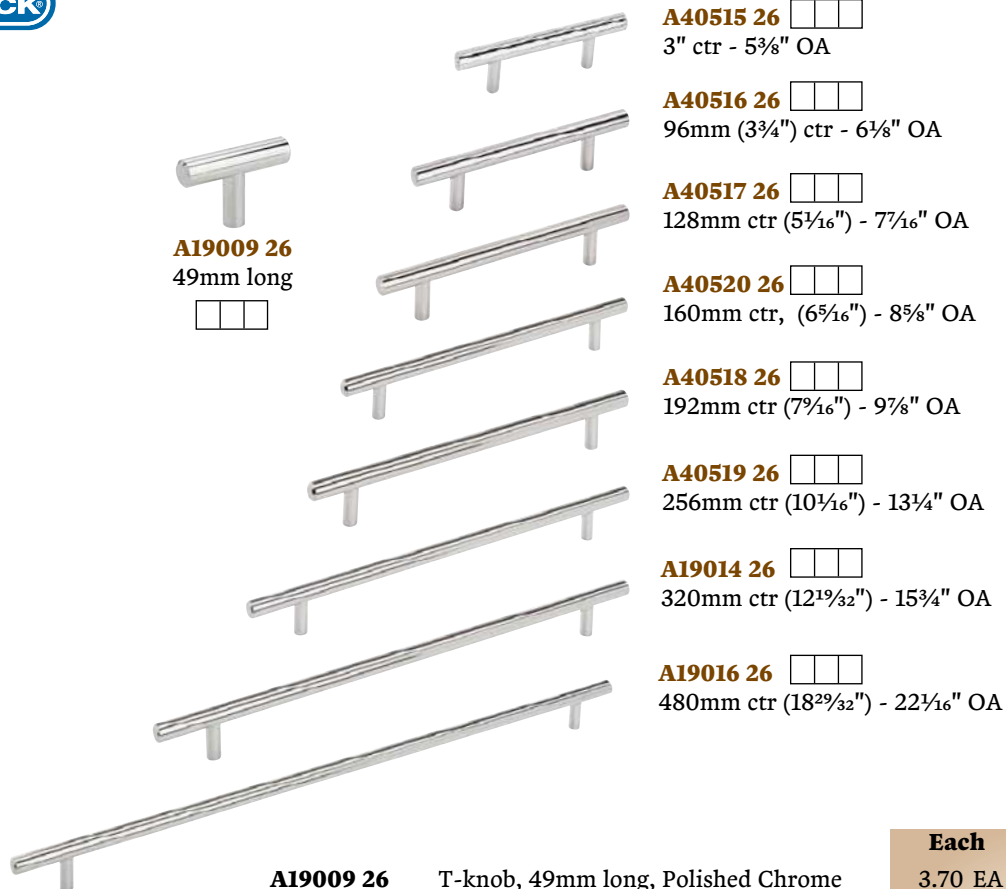

Polished Chrome

Mark Your Interest Level

☐ ☐ ☐

A19009 26
49mm long
☐ ☐

A40515 26 ☐ ☐ ☐
3" ctr - 5³/₈" OA

A40516 26 ☐ ☐ ☐
96mm (3³/₄") ctr - 6¹/₈" OA

A40517 26 ☐ ☐ ☐
128mm ctr (5¹/₁₆") - 7⁷/₁₆" OA

A40520 26 ☐ ☐ ☐
160mm ctr, (6⁵/₁₆") - 8⁵/₈" OA

A40518 26 ☐ ☐ ☐
192mm ctr (7⁹/₁₆") - 9⁷/₈" OA

A40519 26 ☐ ☐ ☐
256mm ctr (10¹/₁₆") - 13¹/₄" OA

A19014 26 ☐ ☐ ☐
320mm ctr (12¹⁹/₃₂") - 15³/₄" OA

A19016 26 ☐ ☐ ☐
480mm ctr (18²⁹/₃₂") - 22¹/₁₆" OA

- **A19009 26** T-knob, 49mm long, Polished Chrome
- **A19014 26** Pull, 320mm ctr, Polished Chrome
- **A19016 26** Pull, 480mm ctr, Polished Chrome
- **A40515 26** Pull, 3" ctr, Polished Chrome
- **A40516 26** Pull, 96mm ctr, Polished Chrome
- **A40517 26** Pull, 128mm ctr, Polished Chrome
- **A40518 26** Pull, 192mm ctr, Polished Chrome
- **A40519 26** Pull, 256mm ctr, Polished Chrome
- **A40520 26** Pull, 160mm ctr, Polished Chrome

Each	Qty	
3.70 EA	10	3.12 EA
22.74 EA	10	21.62 EA
30.02 EA	10	28.68 EA
3.70 EA	10	3.12 EA
3.70 EA	10	3.12 EA
4.40 EA	10	3.80 EA
5.30 EA	10	4.68 EA
22.34 EA	10	21.22 EA
4.94 EA	10	4.34 EA