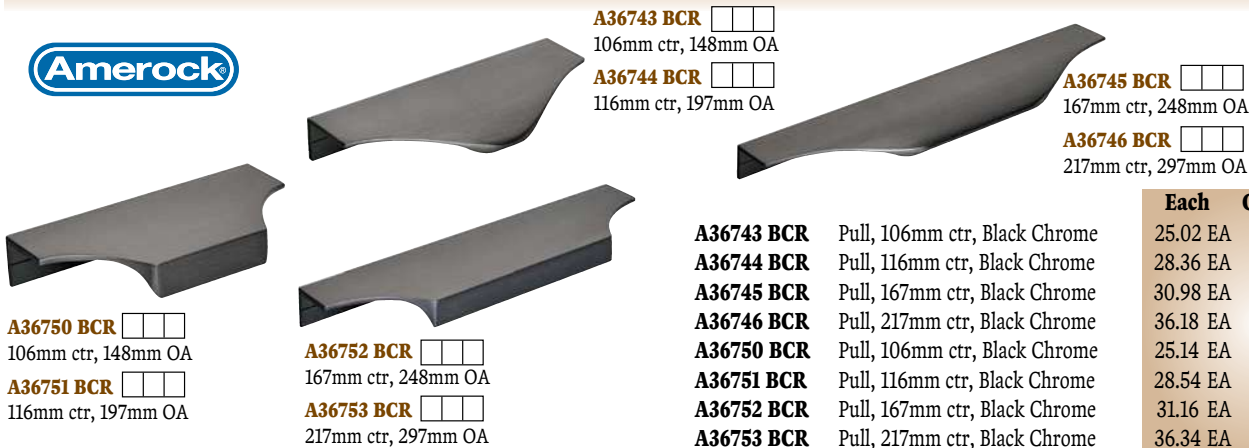

Black Chrome

A36743 BCR 106mm ctr, 148mm OA
A36744 BCR 116mm ctr, 197mm OA

A36745 BCR 167mm ctr, 248mm OA
A36746 BCR 217mm ctr, 297mm OA

A36743 BCR Pull, 106mm ctr, Black Chrome
A36744 BCR Pull, 116mm ctr, Black Chrome
A36745 BCR Pull, 167mm ctr, Black Chrome
A36746 BCR Pull, 217mm ctr, Black Chrome
A36750 BCR Pull, 106mm ctr, Black Chrome
A36751 BCR Pull, 116mm ctr, Black Chrome
A36752 BCR Pull, 167mm ctr, Black Chrome
A36753 BCR Pull, 217mm ctr, Black Chrome

Each	Qty		
25.02 EA	30	23.82 EA	
28.36 EA	25	27.08 EA	
30.98 EA	25	29.62 EA	
36.18 EA	25	34.66 EA	
25.14 EA	25	23.94 EA	
28.54 EA	20	27.24 EA	
31.16 EA	20	29.78 EA	
36.34 EA	20	34.82 EA