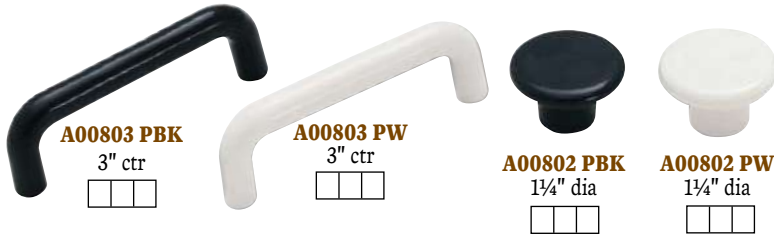

Colors

Mark Your Interest Level

☐	☐	☐

Screws included

- **A00803 PBK** Pull, 3" ctr, Plastic Black
- **A00803 PW** Pull, 3" ctr, Plastic White
- **A00802 PBK** Knob, 1/4" dia, Plastic Black
- **A00802 PW** Knob, 1/4" dia, Plastic White

Each	Qty		
3.40 EA	25	2.84 EA	
3.40 EA	25	2.84 EA	
3.06 EA	200	2.28 EA	
2.84 EA	25	2.30 EA