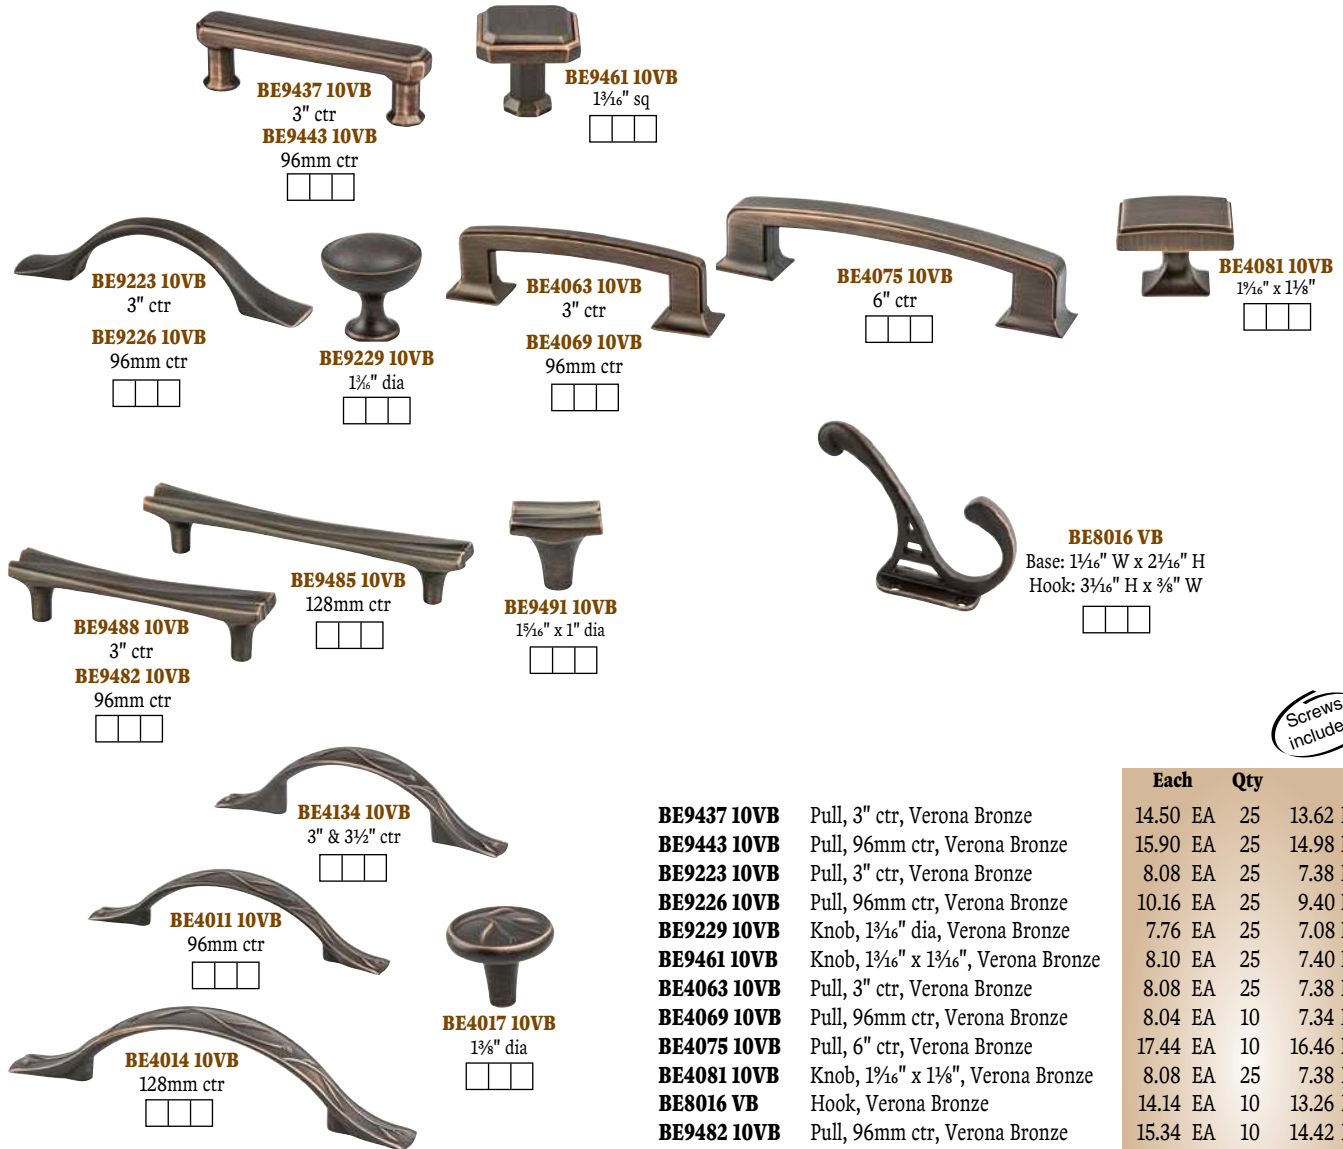

Verona Bronze

Berenson

Mark Your Interest Level

Screws included

		Each	Qty	
BE9437 10VB	Pull, 3" ctr, Verona Bronze	14.50 EA	25	13.62 EA
BE9443 10VB	Pull, 96mm ctr, Verona Bronze	15.90 EA	25	14.98 EA
BE9223 10VB	Pull, 3" ctr, Verona Bronze	8.08 EA	25	7.38 EA
BE9226 10VB	Pull, 96mm ctr, Verona Bronze	10.16 EA	25	9.40 EA
BE9229 10VB	Knob, 1 1/8" dia, Verona Bronze	7.76 EA	25	7.08 EA
BE9461 10VB	Knob, 1 1/16" x 1 1/16", Verona Bronze	8.10 EA	25	7.40 EA
BE4063 10VB	Pull, 3" ctr, Verona Bronze	8.08 EA	25	7.38 EA
BE4069 10VB	Pull, 96mm ctr, Verona Bronze	8.04 EA	10	7.34 EA
BE4075 10VB	Pull, 6" ctr, Verona Bronze	17.44 EA	10	16.46 EA
BE4081 10VB	Knob, 1 1/16" x 1 1/8", Verona Bronze	8.08 EA	25	7.38 EA
BE8016 VB	Hook, Verona Bronze	14.14 EA	10	13.26 EA
BE9482 10VB	Pull, 96mm ctr, Verona Bronze	15.34 EA	10	14.42 EA
BE9485 10VB	Pull, 128mm ctr, Verona Bronze	18.32 EA	10	17.32 EA
BE9488 10VB	Pull, 3" ctr, Verona Bronze	11.08 EA	10	10.30 EA
BE9491 10VB	Knob, 1 1/16" x 1", Verona Bronze	7.72 EA	25	7.04 EA
BE4011 10VB	Pull, 96mm ctr, Verona Bronze	10.16 EA	25	9.40 EA
BE4014 10VB	Pull, 128mm ctr, Verona Bronze	16.06 EA	10	15.12 EA
BE4017 10VB	Knob, 1 3/8" dia, Verona Bronze	8.08 EA	25	7.38 EA
BE4134 10VB	Pull, 3"/3 1/2" ctr, Verona Bronze	8.10 EA	25	7.40 EA