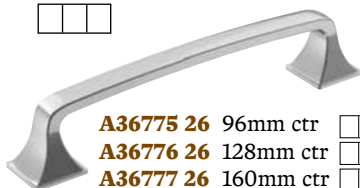

**A36760 26**     
128mm ctr  
**A36761 26**     
192mm ctr

**A36763 26**  
128/160mm ctr

**A36765 26**  
1¼" dia

**A36766 26**     
96mm ctr  
**A36767 26**     
128mm ctr  
**A36768 26**     
192mm ctr  
**A36769 26**     
224mm ctr

**A36774 26**  
1¼" dia

**A36775 26**     
96mm ctr  
**A36776 26**     
128mm ctr  
**A36777 26**     
160mm ctr

- A36600 26** Pull, 3" ctr, Polished Chrome
- A36601 26** Knob, 1¼" long, Polished Chrome
- A36602 26** Knob, 1½" long, Polished Chrome
- A36605 26** Pull, 96mm ctr, Polished Chrome
- A36606 26** Pull, 128mm ctr, Polished Chrome
- A36607 26** Pull, 160mm ctr, Polished Chrome
- A36642 26** Knob, 2½" long, Polished Chrome
- A36643 26** Pull, 96mm ctr, Polished Chrome
- A36644 26** Pull, 128mm ctr, Polished Chrome
- A36645 26** Pull, 160mm ctr, Polished Chrome
- A36646 26** Pull, 3" ctr, Polished Chrome
- A36758 26** Knob, 1¼" sq, Polished Chrome
- A36759 26** Pull, 96mm ctr, Polished Chrome
- A36760 26** Pull, 128mm ctr, Polished Chrome
- A36761 26** Pull, 192mm ctr, Polished Chrome
- A36762 26** Cup Pull, 76/96mm ctr, Polished Chrome
- A36763 26** Cup Pull, 128/160mm ctr, Polished Chrome
- A36764 26** Pull, 3" ctr, Polished Chrome
- A36765 26** Knob, 1¼" dia, Polished Chrome
- A36766 26** Pull, 96mm ctr, Polished Chrome
- A36767 26** Pull, 128mm ctr, Polished Chrome
- A36768 26** Pull, 192mm ctr, Polished Chrome
- A36769 26** Pull, 224mm ctr, Polished Chrome
- A36774 26** Knob, 1¼" dia, Polished Chrome
- A36775 26** Pull, 96mm ctr, Polished Chrome
- A36776 26** Pull, 128mm ctr, Polished Chrome
- A36777 26** Pull, 160mm ctr, Polished Chrome