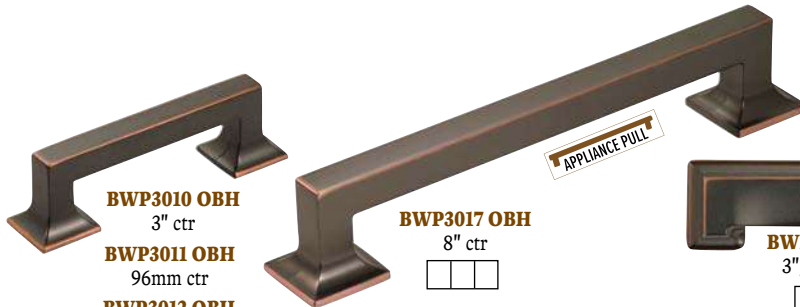

BWP3010 OBH
3" ctr

BWP3011 OBH
96mm ctr

BWP3012 OBH
128mm ctr

BWP3018 OBH
160mm ctr
☐☐☐

BWP3017 OBH
8" ctr
☐☐☐

BWP3013 OBH
3"/96mm ctr
☐☐☐