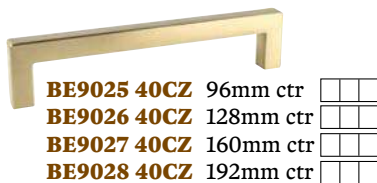

Champagne

Screws included