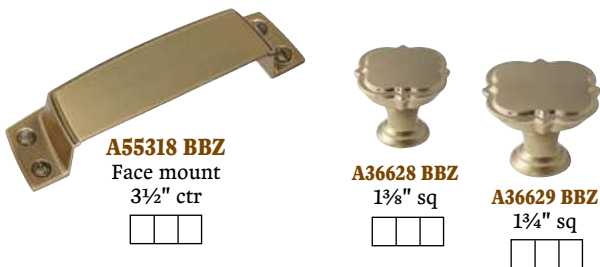

Golden Champagne

Amerock

Screws included

- **A19009 BBZ** T-knob, 49mm, Golden Champagne
- **A19014 BBZ** Pull, 320mm ctr, Golden Champagne
- **A19016 BBZ** Pull, 480mm ctr, Golden Champagne
- **A36593 BBZ** Pull, 96mm ctr, Golden Champagne
- **A36614 BBZ** Knob, 1 $\frac{1}{2}$ " L, Golden Champagne
- **A36615 BBZ** Pull 3" ctr, cup, Golden Champagne
- **A36617 BBZ** Knob, 1 $\frac{3}{4}$ " L, Golden Champagne
- **A36621 BBZ** Pull, 96mm ctr, Golden Champagne
- **A36622 BBZ** Pull, 128mm ctr, Golden Champagne
- **A36623 BBZ** Pull, 160mm ctr, Golden Champagne
- **A36628 BBZ** Knob, 1 $\frac{3}{8}$ " square, Golden Champagne
- **A36629 BBZ** Knob, 1 $\frac{3}{4}$ " square, Golden Champagne
- **A37100 BBZ** T-Knob, 1 $\frac{3}{4}$ " dia, Golden Champagne
- **A37101 BBZ** Knob, 1 $\frac{3}{4}$ " square, Golden Champagne
- **A37102 BBZ** Knob, 1 $\frac{5}{16}$ " dia, Golden Champagne
- **A37104 BBZ** Pull, 96mm ctr, Golden Champagne
- **A37105 BBZ** Pull, 128mm ctr, Golden Champagne
- **A37106 BBZ** Pull, 160mm ctr, Golden Champagne
- **A37107 BBZ** Pull, 192mm ctr, Golden Champagne
- **A37108 BBZ** Pull, 224mm ctr, Golden Champagne
- **A37109 BBZ** Pull, 256mm ctr, Golden Champagne
- **A40515 BBZ** Pull, 3" ctr, Golden Champagne
- **A40516 BBZ** Pull, 96mm ctr, Golden Champagne
- **A40517 BBZ** Pull, 128mm ctr, Golden Champagne
- **A40518 BBZ** Pull, 192mm ctr, Golden Champagne
- **A40519 BBZ** Pull, 256mm ctr, Golden Champagne
- **A54008 BBZ** Pull, 12" ctr, Golden Champagne
- **A54025 BBZ** Pull, 18" ctr, Golden Champagne
- **A55311 BBZ** Knob, 1 $\frac{1}{16}$ " L, Golden Champagne
- **A55312 BBZ** Knob, 1 $\frac{1}{16}$ " dia, Golden Champagne
- **A55317 BBZ** Pull, 96mm ctr, Golden Champagne
- **A55318 BBZ** Pull, cup, 3 $\frac{1}{2}$ " ctr, Golden Champagne
- **A55319 BBZ** Pull, 128mm ctr, Golden Champagne
- **A55321 BBZ** Pull, 160mm ctr, Golden Champagne
- **A55343 BBZ** Pull, 3" Golden Champagne
- **A55344 BBZ** Pull, 96mm ctr, Golden Champagne
- **A55346 BBZ** Pull, 128mm ctr, Golden Champagne
- **A55351 BBZ** Pull, 203mm ctr, Golden Champagne

Each	Qty		
10.12	EA	10	9.36 EA
22.74	EA	10	21.62 EA
30.02	EA	10	28.68 EA
17.30	EA	10	16.34 EA
14.10	EA	25	13.22 EA
17.30	EA	10	16.34 EA
15.40	EA	25	14.48 EA
17.30	EA	10	16.34 EA
18.00	EA	25	17.02 EA
20.58	EA	25	19.52 EA
13.18	EA	10	12.34 EA
16.24	EA	10	15.30 EA
14.22	EA	25	13.34 EA
14.22	EA	25	13.34 EA
14.22	EA	25	13.34 EA
20.42	EA	10	19.36 EA
23.04	EA	10	21.90 EA
25.66	EA	10	24.44 EA
28.28	EA	10	27.00 EA
34.84	EA	10	33.36 EA
41.38	EA	10	39.72 EA
13.18	EA	10	12.34 EA
14.70	EA	10	13.80 EA
17.78	EA	10	16.80 EA
19.28	EA	10	18.26 EA
22.34	EA	10	21.22 EA
132.80	EA	5	128.46 EA
205.50	EA	5	199.06 EA
14.70	EA	10	13.80 EA
16.24	EA	10	15.30 EA
19.28	EA	10	18.26 EA
18.66	EA	10	17.66 EA
20.80	EA	10	19.74 EA
22.34	EA	10	21.22 EA
9.16	EA	10	8.42 EA
11.84	EA	10	11.04 EA
13.20	EA	10	12.36 EA
41.38	EA	10	39.72 EA