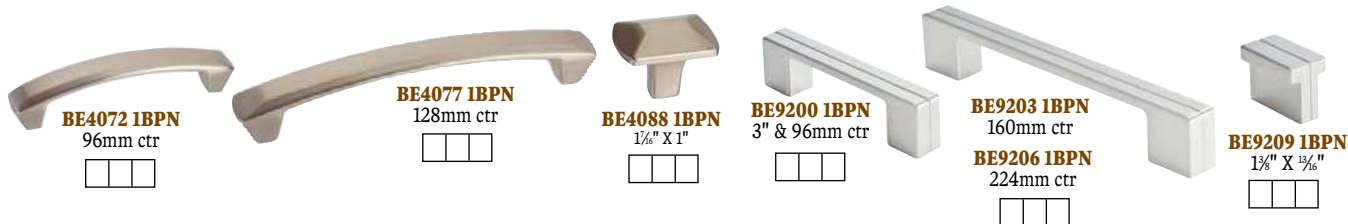

# Brushed Nickel

Mark Your Interest Level

- BE9710 1BPN** Pull, 64mm ctr, cup, Brushed Nickel
- BE9718 1BPN** Pull, 96mm ctr, Brushed Nickel
- BE9913 1BPN** Knob, 1/4" dia, Brush Nickel
- BE7011 1BPN** Knob, 1/8" dia, Brushed Nickel
- BE4072 1BPN** Pull, 96mm ctr, Brushed Nickel
- BE4077 1BPN** Pull, 128mm ctr, Brushed Nickel
- BE4088 1BPN** Knob, 1/8" x 1", Brushed Nickel
- BE9476 1BPN** Pull, 96mm ctr, Brushed Nickel
- BE9478 1BPN** Pull, 128mm ctr, Brushed Nickel
- BE9480 1BPN** Knob, 1 1/8" x 1 1/8", Brushed Nickel
- BE9200 1BPN** Pull, 3"/96mm ctr, Brushed Nickel
- BE9203 1BPN** Pull, 160mm ctr, Brushed Nickel
- BE9206 1BPN** Pull, 224mm ctr, Brushed Nickel
- BE9209 1BPN** Knob, 1 3/8" x 1 3/8", Brushed Nickel
- BE4108 1BPN** Pull, 96mm ctr, Brushed Nickel
- BE4113 1BPN** Pull, 128mm ctr, Brushed Nickel
- BE4118 1BPN** Pull, 160mm ctr, Brushed Nickel
- BE4122 1BPN** Knob, 1 1/8" x 1 1/8", Brushed Nickel
- BE1052 4BPN** Pull, 32mm ctr, finger, Brushed Nickel
- BE1057 4BPN** Pull, 56mm ctr, finger, Brushed Nickel
- BE1061 4BPN** Pull, 112mm ctr, finger, Brushed Nickel
- BE1065 4BPN** Pull, 169mm ctr, finger, Brushed Nickel
- BE4103 4BPN** Knob, 1/4" dia, Brushed Nickel
- BE7920 2BPN** Pull, 96mm ctr, bow, Brushed Nickel
- BE7921 2BPN** Pull, 128mm ctr, bow, Brushed Nickel
- BE7922 2BPN** Pull, 288mm ctr, bow, Brushed Nickel