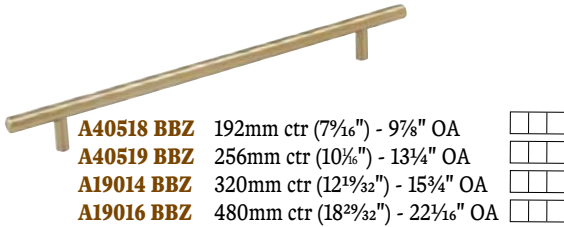

Golden Champagne

Amerock

Screws included

- **A19009 BBZ** T-knob, 49mm, Golden Champagne
- **A19014 BBZ** Pull, 320mm ctr, Golden Champagne
- **A19016 BBZ** Pull, 480mm ctr, Golden Champagne
- **A36593 BBZ** Pull, 96mm ctr, Golden Champagne
- **A36614 BBZ** Knob, 1 $\frac{1}{2}$ " L, Golden Champagne
- **A36615 BBZ** Pull 3" ctr, cup, Golden Champagne
- **A36617 BBZ** Knob, 1 $\frac{3}{4}$ " L, Golden Champagne
- **A36621 BBZ** Pull, 96mm ctr, Golden Champagne
- **A36622 BBZ** Pull, 128mm ctr, Golden Champagne
- **A36623 BBZ** Pull, 160mm ctr, Golden Champagne
- **A36628 BBZ** Knob, 1 $\frac{3}{8}$ " square, Golden Champagne
- **A36629 BBZ** Knob, 1 $\frac{3}{4}$ " square, Golden Champagne
- **A37100 BBZ** T-Knob, 1 $\frac{3}{4}$ " dia, Golden Champagne
- **A37101 BBZ** Knob, 1 $\frac{3}{4}$ " square, Golden Champagne
- **A37102 BBZ** Knob, 1 $\frac{5}{16}$ " dia, Golden Champagne
- **A37104 BBZ** Pull, 96mm ctr, Golden Champagne
- **A37105 BBZ** Pull, 128mm ctr, Golden Champagne
- **A37106 BBZ** Pull, 160mm ctr, Golden Champagne
- **A37107 BBZ** Pull, 192mm ctr, Golden Champagne
- **A37108 BBZ** Pull, 224mm ctr, Golden Champagne
- **A37109 BBZ** Pull, 256mm ctr, Golden Champagne
- **A40515 BBZ** Pull, 3" ctr, Golden Champagne
- **A40516 BBZ** Pull, 96mm ctr, Golden Champagne
- **A40517 BBZ** Pull, 128mm ctr, Golden Champagne
- **A40518 BBZ** Pull, 192mm ctr, Golden Champagne
- **A40519 BBZ** Pull, 256mm ctr, Golden Champagne
- **A54008 BBZ** Pull, 12" ctr, Golden Champagne
- **A54025 BBZ** Pull, 18" ctr, Golden Champagne
- **A55311 BBZ** Knob, 1 $\frac{1}{16}$ " L, Golden Champagne
- **A55312 BBZ** Knob, 1 $\frac{1}{16}$ " dia, Golden Champagne
- **A55317 BBZ** Pull, 96mm ctr, Golden Champagne
- **A55318 BBZ** Pull, cup, 3 $\frac{1}{2}$ " ctr, Golden Champagne
- **A55319 BBZ** Pull, 128mm ctr, Golden Champagne
- **A55321 BBZ** Pull, 160mm ctr, Golden Champagne
- **A55343 BBZ** Pull, 3" Golden Champagne
- **A55344 BBZ** Pull, 96mm ctr, Golden Champagne
- **A55346 BBZ** Pull, 128mm ctr, Golden Champagne
- **A55351 BBZ** Pull, 203mm ctr, Golden Champagne

Each	Qty		
10.12	EA	10	9.36 EA
22.74	EA	10	21.62 EA
30.02	EA	10	28.68 EA
17.30	EA	10	16.34 EA
14.10	EA	25	13.22 EA
17.30	EA	10	16.34 EA
15.40	EA	25	14.48 EA
17.30	EA	10	16.34 EA
18.00	EA	25	17.02 EA
20.58	EA	25	19.52 EA
13.18	EA	10	12.34 EA
16.24	EA	10	15.30 EA
14.22	EA	25	13.34 EA
14.22	EA	25	13.34 EA
14.22	EA	25	13.34 EA
20.42	EA	10	19.36 EA
23.04	EA	10	21.90 EA
25.66	EA	10	24.44 EA
28.28	EA	10	27.00 EA
34.84	EA	10	33.36 EA
41.38	EA	10	39.72 EA
13.18	EA	10	12.34 EA
14.70	EA	10	13.80 EA
17.78	EA	10	16.80 EA
19.28	EA	10	18.26 EA
22.34	EA	10	21.22 EA
132.80	EA	5	128.46 EA
205.50	EA	5	199.06 EA
14.70	EA	10	13.80 EA
16.24	EA	10	15.30 EA
19.28	EA	10	18.26 EA
18.66	EA	10	17.66 EA
20.80	EA	10	19.74 EA
22.34	EA	10	21.22 EA
9.16	EA	10	8.42 EA
11.84	EA	10	11.04 EA
13.20	EA	10	12.36 EA
41.38	EA	10	39.72 EA