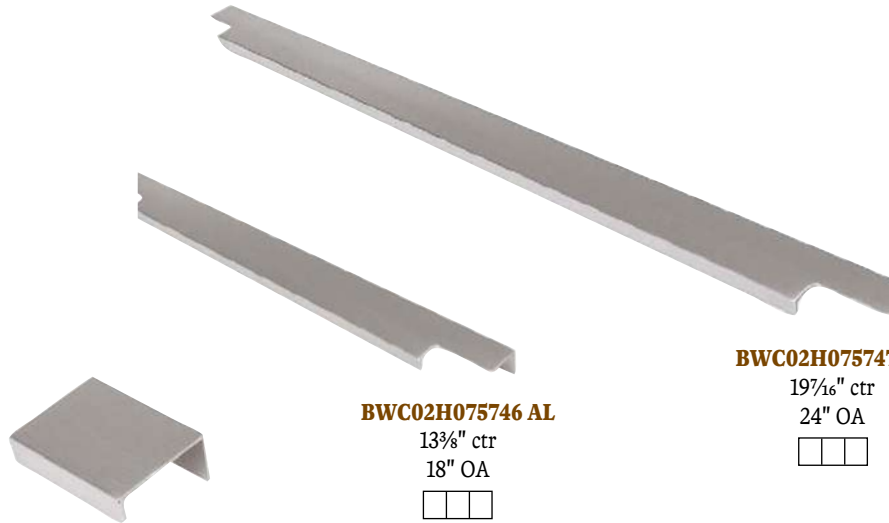

Satin Chrome

Mark Your Interest Level

1½" dia

1½" sq

Screws included

BE0916 10SC Knob, 1½" dia, Satin Chrome
BE0959 10SC Knob, 1½" square, Satin Chrome

Each	Qty
3.12 EA	25 2.56 EA
5.00 EA	25 4.40 EA

Aluminum

BWC02H075744 AL

1" ctr
2" OA

BWC02H075746 AL

13¾" ctr
18" OA

BWC02H075747 AL

19⅞" ctr
24" OA

Screws included

BWC02H075744 AL 1" ctr, Aluminum handle (2 pack)
BWC02H075746 AL 13¾" ctr, Aluminum handle (2 pack)
BWC02H075747 AL 19⅞" ctr, Aluminum handle (2 pack)

Each	Qty
11.14 EA	5 10.36 EA
11.14 EA	5 10.36 EA
11.14 EA	5 10.36 EA