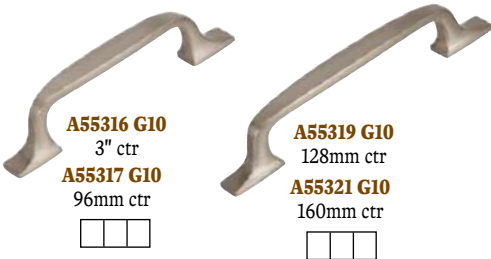

Satin Nickel

Mark Your Interest Level

- **A36605 G10** Pull, 96mm ctr, Satin Nickel
- **A36606 G10** Pull, 128mm ctr, Satin Nickel
- **A36607 G10** Pull, 160mm ctr, Satin Nickel
- **A36600 G10** Pull, 3" ctr, Satin Nickel
- **A36601 G10** Knob, 1 1/4" x 1" rectangle, Satin Nickel
- **A36602 G10** Knob, 1 1/2" x 1 1/4" rectangle, Satin Nickel
- **A36603 G10** Knob, 1 3/8" dia, Satin Nickel
- **A36613 G10** Knob, 1 3/8" dia, Satin Nickel
- **A36617 G10** Knob, 1 1/4" rectangle, Satin Nickel
- **A36621 G10** Pull, 96mm ctr, Satin Nickel
- **A36622 G10** Pull, 128mm ctr, Satin Nickel
- **A36628 G10** Knob, 1 3/8", Satin Nickel
- **A36629 G10** Knob, 1 1/4", Satin Nickel
- **A36604 G10** Knob, 1 1/4" dia, Satin Nickel
- **A36640 G10** Pull, 3" & 4" ctr, cup, Satin Nickel
- **A36642 G10** T-Knob, 2 1/2" x 5/8", Satin Nickel
- **A36643 G10** Pull, 96mm ctr, Satin Nickel
- **A36644 G10** Pull, 128mm ctr, Satin Nickel
- **A36645 G10** Pull, 160mm ctr, Satin Nickel
- **A36646 G10** Pull, 3" ctr, Satin Nickel
- **A53470 G10** Pull, 3" ctr, Satin Nickel
- **A53471 G10** Knob, 1 1/4" dia, Satin Nickel
- **A55311 G10** Knob, 1 3/8" L, Satin Nickel
- **A55312 G10** Knob, 1 3/8" dia, Satin Nickel
- **A55316 G10** Pull, 3" ctr, Satin Nickel
- **A55317 G10** Pull, 96mm ctr, Satin Nickel
- **A55319 G10** Pull, 128mm ctr, Satin Nickel
- **A55321 G10** Pull, 160mm ctr, Satin Nickel

Each	Qty		
18.70 EA	10	17.70 EA	
20.04 EA	10	19.00 EA	
21.40 EA	10	20.32 EA	
16.68 EA	25	15.74 EA	
14.10 EA	25	13.22 EA	
17.30 EA	10	16.34 EA	
14.10 EA	25	13.22 EA	
14.58 EA	10	13.70 EA	
15.94 EA	10	15.02 EA	
17.30 EA	10	16.34 EA	
18.00 EA	25	17.02 EA	
13.18 EA	10	12.34 EA	
16.24 EA	10	15.30 EA	
17.30 EA	10	16.34 EA	
21.40 EA	10	20.32 EA	
14.10 EA	25	13.22 EA	
18.70 EA	10	17.70 EA	
21.72 EA	10	20.62 EA	
25.60 EA	10	24.40 EA	
17.30 EA	10	16.34 EA	
5.04 EA	25	4.42 EA	
4.56 EA	25	3.96 EA	
14.70 EA	10	13.80 EA	
14.58 EA	10	13.70 EA	
17.78 EA	10	16.80 EA	
19.28 EA	10	18.26 EA	
20.80 EA	10	19.74 EA	
22.34 EA	10	21.22 EA