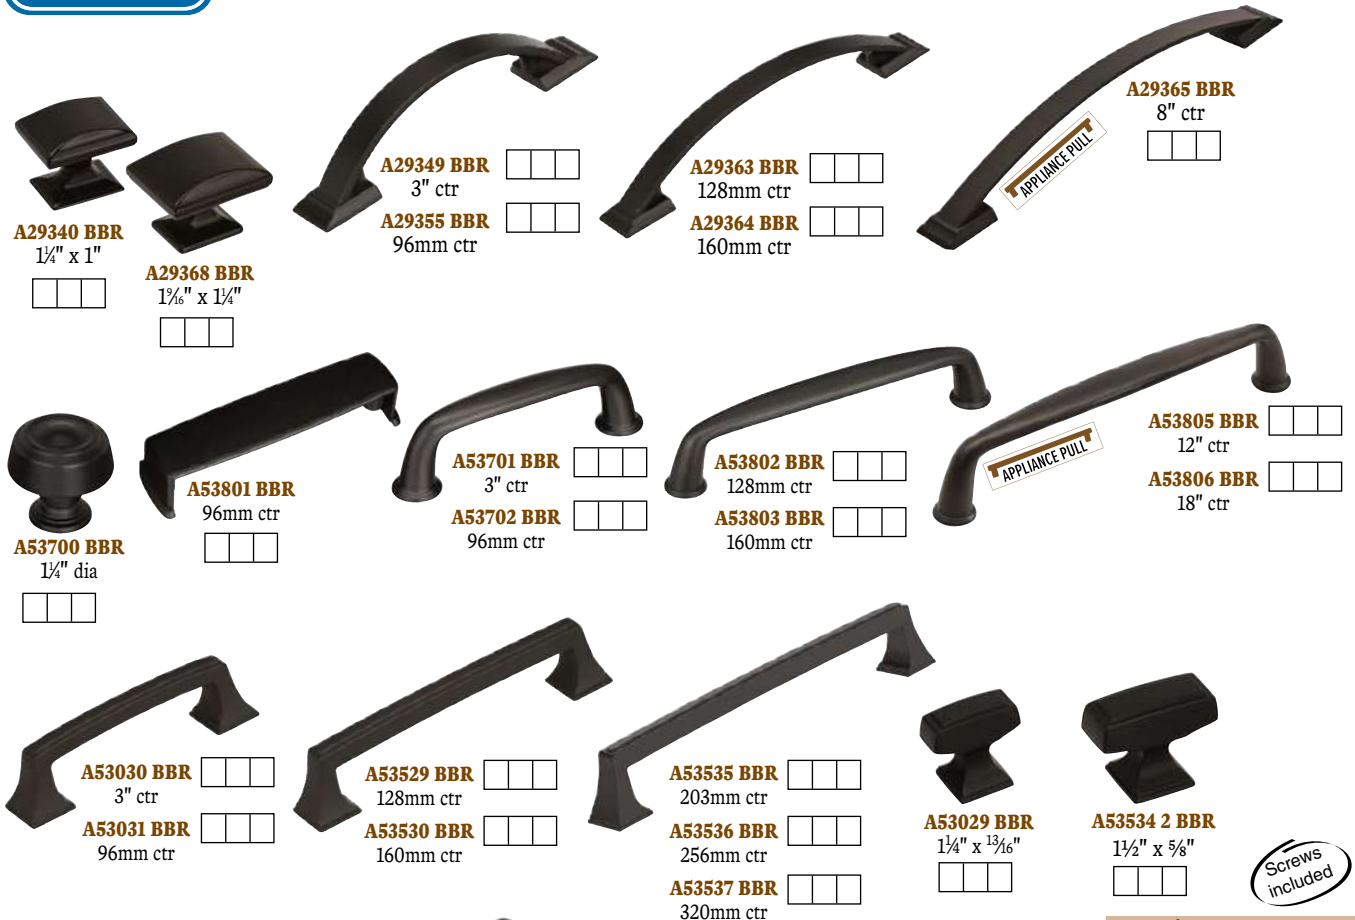

Black Bronze

Mark Your Interest Level

A29340 BBR
1 1/4" x 1"
☐☐☐

A29368 BBR
1 1/8" x 1 1/4"
☐☐☐

A29349 BBR
3" ctr
☐☐☐

A29355 BBR
96mm ctr
☐☐☐

A29363 BBR
128mm ctr
☐☐☐

A29364 BBR
160mm ctr
☐☐☐

A29365 BBR
8" ctr
☐☐☐

A53700 BBR
1 1/4" dia
☐☐☐

A53801 BBR
96mm ctr
☐☐☐

A53701 BBR
3" ctr
☐☐☐

A53702 BBR
96mm ctr
☐☐☐

A53802 BBR
128mm ctr
☐☐☐

A53803 BBR
160mm ctr
☐☐☐

A53805 BBR
12" ctr
☐☐☐

A53806 BBR
18" ctr
☐☐☐

A53030 BBR
3" ctr
☐☐☐

A53031 BBR
96mm ctr
☐☐☐

A53529 BBR
128mm ctr
☐☐☐

A53530 BBR
160mm ctr
☐☐☐

A53535 BBR
203mm ctr
☐☐☐

A53536 BBR
256mm ctr
☐☐☐

A53537 BBR
320mm ctr
☐☐☐

A53029 BBR
1 1/4" x 1 3/16"
☐☐☐

A53534 2 BBR
1 1/2" x 5/8"
☐☐☐

Screws included

A53719 BBR
3" ctr
☐☐☐

A53720 BBR
96mm ctr
☐☐☐

A53721 BBR
128mm ctr
☐☐☐

A53722 BBR
160mm ctr
☐☐☐

A53717 BBR
1 5/16" x 7/16"
☐☐☐

A53718 BBR
1 3/16" dia
☐☐☐

- **A29340 BBR** Knob, 1 1/4" x 1", Black Bronze
- **A29349 BBR** Pull, 3" ctr, Black Bronze
- **A29355 BBR** Pull, 96mm ctr, Black Bronze
- **A29363 BBR** Pull, 128mm ctr, Black Bronze
- **A29364 BBR** Pull, 160mm ctr, Black Bronze
- **A29365 BBR** Pull, 8" ctr, Black Bronze
- **A29368 BBR** Knob, 1 1/8" x 1 1/4", Black Bronze
- **A53029 BBR** Knob 1 1/4" long, Black Bronze
- **A53030 BBR** Pull, 3" ctr, Black Bronze
- **A53031 BBR** Pull, 96mm ctr, Black Bronze
- **A53529 BBR** Pull, 128mm ctr, Black Bronze
- **A53530 BBR** Pull, 160mm ctr, Black Bronze
- **A53534 2 BBR** Knob, 1 1/2" long, Black Bronze
- **A53535 BBR** Pull, 203mm ctr, Black Bronze
- **A53536 BBR** Pull, 256mm ctr, Black Bronze
- **A53537 BBR** Pull, 320mm ctr, Black Bronze
- **A53700 BBR** Knob, 1 1/4" dia, Black Bronze
- **A53701 BBR** Pull, 3" ctr, Black Bronze
- **A53702 BBR** Pull, 96mm ctr, Black Bronze
- **A53717 BBR** Knob, 1 5/16" long, Black Bronze
- **A53718 BBR** Knob, 1 3/16" dia, Black Bronze
- **A53719 BBR** Pull, 3" ctr, Black Bronze
- **A53720 BBR** Pull, 96mm ctr, Black Bronze
- **A53721 BBR** Pull, 128mm ctr, Black Bronze
- **A53722 BBR** Pull, 160mm ctr, Black Bronze
- **A53805 BBR** Appliance Pull, 12" ctr, Black Bronze
- **A53806 BBR** Appliance Pull, 18" ctr, Black Bronze
- **A53802 BBR** Pull, 128mm ctr, Black Bronze
- **A53801 BBR** Pull, 96mm ctr, cup, Black Bronze
- **A53803 BBR** Pull, 160mm ctr, Black Bronze

Each	Qty	
8.18 EA	10	7.48 EA
10.12 EA	10	9.36 EA
11.66 EA	10	10.86 EA
13.18 EA	10	12.34 EA
14.70 EA	10	13.80 EA
79.80 EA	5	77.02 EA
11.66 EA	10	10.86 EA
9.82 EA	25	9.08 EA
11.30 EA	25	10.50 EA
12.76 EA	25	11.92 EA
14.70 EA	10	13.80 EA
16.24 EA	10	15.30 EA
17.78 EA	10	16.80 EA
41.38 EA	10	39.72 EA
54.52 EA	10	52.46 EA
67.60 EA	10	65.16 EA
8.90 EA	25	8.18 EA
8.90 EA	25	8.18 EA
8.68 EA	25	7.96 EA
8.90 EA	25	8.18 EA
8.90 EA	25	8.18 EA
8.90 EA	25	8.18 EA
11.48 EA	25	10.68 EA
12.78 EA	25	11.94 EA
14.10 EA	25	13.22 EA
144.74 EA	5	140.06 EA
209.68 EA	5	203.10 EA
8.90 EA	10	8.18 EA
11.48 EA	25	10.68 EA
13.20 EA	10	12.36 EA