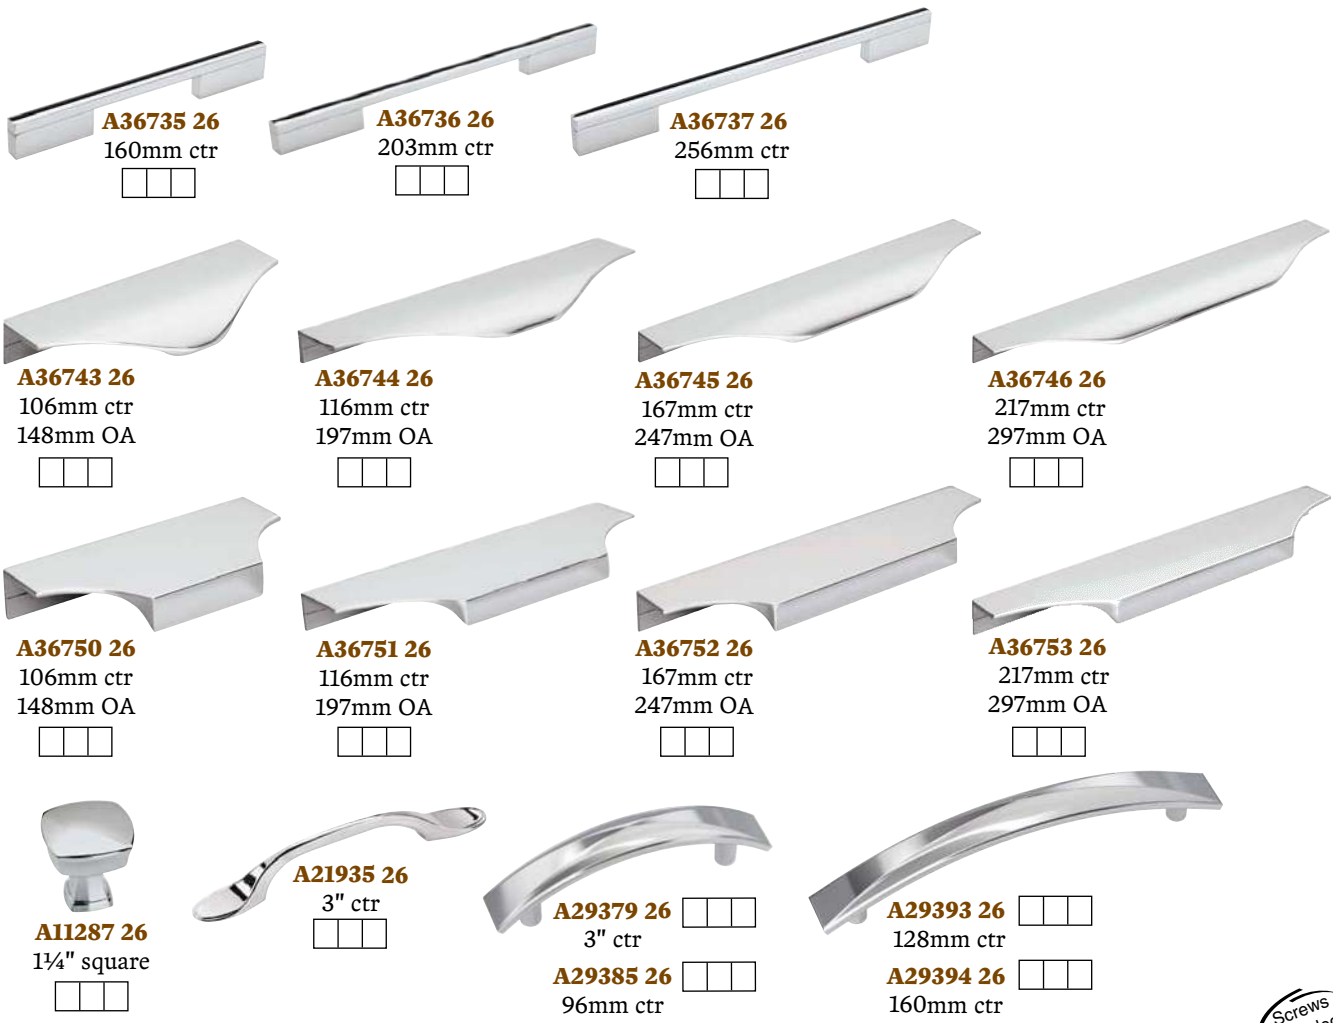

Polished Chrome

Mark Your Interest Level

☐ ☐ ☐

Screws included