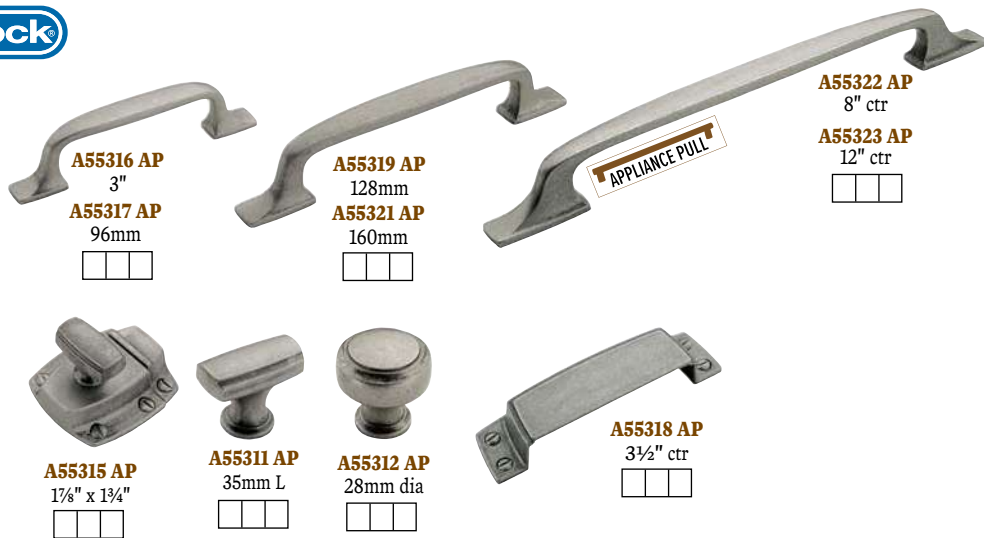

Antique Pewter

Mark Your Interest Level

☐ ☐ ☐

A55316 AP
3"
A55317 AP
96mm

☐ ☐ ☐

A55319 AP
128mm
A55321 AP
160mm

☐ ☐ ☐

A55322 AP
8" ctr
A55323 AP
12" ctr

☐ ☐ ☐

A55315 AP
1 7/8" x 1 3/4"

☐ ☐ ☐

A55311 AP
35mm L

☐ ☐ ☐

A55312 AP
28mm dia

☐ ☐ ☐

A55318 AP
3 1/2" ctr

☐ ☐ ☐

Screws included

- **A55311 AP** Knob, 35mm L, Antique Pewter
- **A55312 AP** Knob, 28mm dia, Antique Pewter
- **A55315 AP** Latch, 1 7/8" x 1 3/4", Antique Pewter
- **A55316 AP** Pull, 3" ctr, Antique Pewter
- **A55317 AP** Pull, 96mm ctr, Antique Pewter
- **A55318 AP** Pull, 3 1/2" ctr, face mount, 4" overall, cup, Antique Pewter
- **A55319 AP** Pull, 128mm ctr, Antique Pewter
- **A55321 AP** Pull, 160mm ctr, Antique Pewter
- **A55322 AP** Appliance pull, 8" ctr, Aged Pewter
- **A55323 AP** Appliance pull, 12" ctr, Aged Pewter

Each	Qty		
13.20 EA	10	12.36 EA	
14.58 EA	10	13.70 EA	
26.90 EA	10	25.66 EA	
15.94 EA	10	15.02 EA	
17.30 EA	10	16.34 EA	
16.80 EA	10	15.84 EA	
18.70 EA	10	17.70 EA	
20.04 EA	10	19.00 EA	
157.72 EA	5	152.66 EA	
183.72 EA	5	177.90 EA