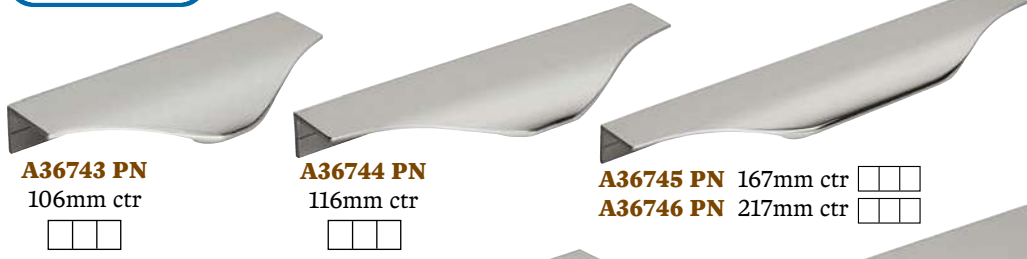

Polished Nickel

Note: Edgepulls OA
A36743 Series - 148mm OA
A36744 Series - 197mm OA
A36745 Series - 248mm OA
A36746 Series - 297mm OA
A36750 Series - 148mm OA
A36751 Series - 197mm OA
A36752 Series - 248mm OA
A36753 Series - 297mm OA