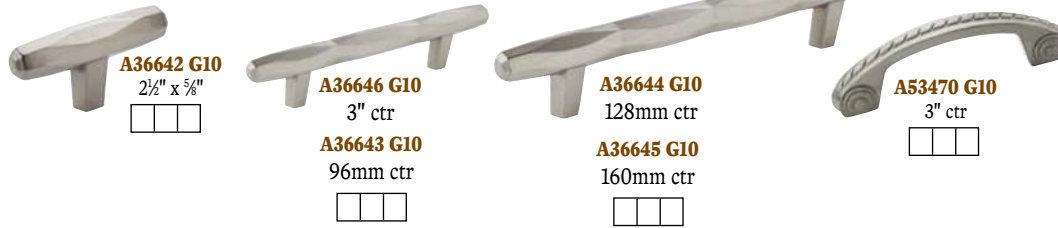

Satin Nickel

Mark Your Interest Level

- **A36605 G10** Pull, 96mm ctr, Satin Nickel
- **A36606 G10** Pull, 128mm ctr, Satin Nickel
- **A36607 G10** Pull, 160mm ctr, Satin Nickel
- **A36600 G10** Pull, 3" ctr, Satin Nickel
- **A36601 G10** Knob, 1 1/4" x 1" rectangle, Satin Nickel
- **A36602 G10** Knob, 1 1/2" x 1 1/4" rectangle, Satin Nickel
- **A36603 G10** Knob, 1 3/8" dia, Satin Nickel
- **A36613 G10** Knob, 1 3/8" dia, Satin Nickel
- **A36617 G10** Knob, 1 1/4" rectangle, Satin Nickel
- **A36621 G10** Pull, 96mm ctr, Satin Nickel
- **A36622 G10** Pull, 128mm ctr, Satin Nickel
- **A36628 G10** Knob, 1 3/8", Satin Nickel
- **A36629 G10** Knob, 1 1/4", Satin Nickel
- **A36604 G10** Knob, 1 1/4" dia, Satin Nickel
- **A36640 G10** Pull, 3" & 4" ctr, cup, Satin Nickel
- **A36642 G10** T-Knob, 2 1/2" x 5/8", Satin Nickel
- **A36643 G10** Pull, 96mm ctr, Satin Nickel
- **A36644 G10** Pull, 128mm ctr, Satin Nickel
- **A36645 G10** Pull, 160mm ctr, Satin Nickel
- **A36646 G10** Pull, 3" ctr, Satin Nickel
- **A53470 G10** Pull, 3" ctr, Satin Nickel
- **A53471 G10** Knob, 1 1/4" dia, Satin Nickel
- **A55311 G10** Knob, 1 3/8" L, Satin Nickel
- **A55312 G10** Knob, 1 3/8" dia, Satin Nickel
- **A55316 G10** Pull, 3" ctr, Satin Nickel
- **A55317 G10** Pull, 96mm ctr, Satin Nickel
- **A55319 G10** Pull, 128mm ctr, Satin Nickel
- **A55321 G10** Pull, 160mm ctr, Satin Nickel

Each	Qty		
18.70 EA	10	17.70 EA	
20.04 EA	10	19.00 EA	
21.40 EA	10	20.32 EA	
16.68 EA	25	15.74 EA	
14.10 EA	25	13.22 EA	
17.30 EA	10	16.34 EA	
14.10 EA	25	13.22 EA	
14.58 EA	10	13.70 EA	
15.94 EA	10	15.02 EA	
17.30 EA	10	16.34 EA	
18.00 EA	25	17.02 EA	
13.18 EA	10	12.34 EA	
16.24 EA	10	15.30 EA	
17.30 EA	10	16.34 EA	
21.40 EA	10	20.32 EA	
14.10 EA	25	13.22 EA	
18.70 EA	10	17.70 EA	
21.72 EA	10	20.62 EA	
25.60 EA	10	24.40 EA	
17.30 EA	10	16.34 EA	
5.04 EA	25	4.42 EA	
4.56 EA	25	3.96 EA	
14.70 EA	10	13.80 EA	
14.58 EA	10	13.70 EA	
17.78 EA	10	16.80 EA	
19.28 EA	10	18.26 EA	
20.80 EA	10	19.74 EA	
22.34 EA	10	21.22 EA