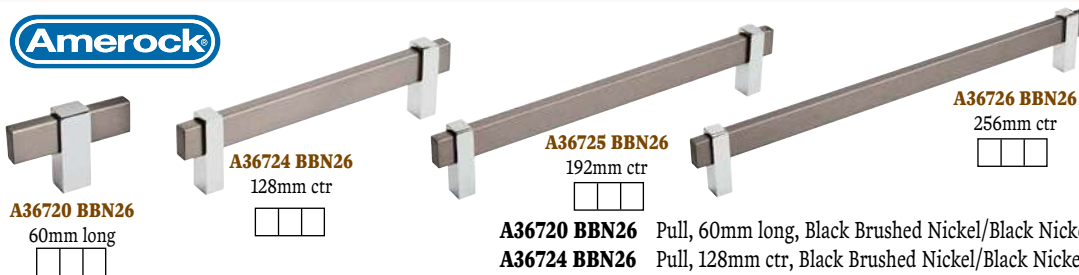

Black Brushed Nickel / Polished Chrome

A36720 BBN26 Pull, 60mm long, Black Brushed Nickel/Black Nickel
A36724 BBN26 Pull, 128mm ctr, Black Brushed Nickel/Black Nickel
A36725 BBN26 Pull, 192mm ctr, Black Brushed Nickel/Black Nickel
A36726 BBN26 Pull, 256mm ctr, Black Brushed Nickel/Black Nickel

Each	Qty		
24.50 EA	25	23.32 EA	
42.66 EA	25	40.96 EA	
47.88 EA	25	46.02 EA	
50.46 EA	25	48.52 EA