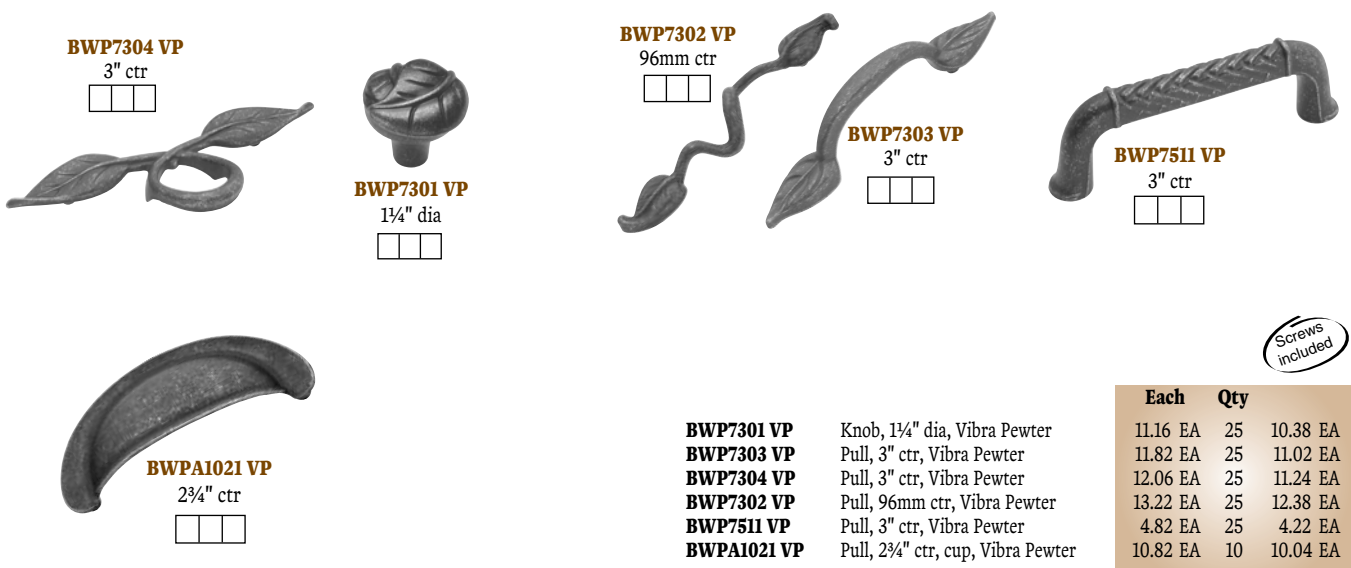

Pewter

BWP7304 VP
3" ctr

☐ ☐ ☐

BWP7301 VP
1 1/4" dia

☐ ☐ ☐

BWP7302 VP
96mm ctr

☐ ☐ ☐

BWP7303 VP
3" ctr

☐ ☐ ☐

BWP7511 VP
3" ctr

☐ ☐ ☐

BWPA1021 VP
2 3/4" ctr

☐ ☐ ☐

Screws included

- **BWP7301 VP** Knob, 1 1/4" dia, Vibra Pewter
- **BWP7303 VP** Pull, 3" ctr, Vibra Pewter
- **BWP7304 VP** Pull, 3" ctr, Vibra Pewter
- **BWP7302 VP** Pull, 96mm ctr, Vibra Pewter
- **BWP7511 VP** Pull, 3" ctr, Vibra Pewter
- **BWPA1021 VP** Pull, 2 3/4" ctr, cup, Vibra Pewter

Each	Qty		
11.16 EA	25	10.38 EA	
11.82 EA	25	11.02 EA	
12.06 EA	25	11.24 EA	
13.22 EA	25	12.38 EA	
4.82 EA	25	4.22 EA	
10.82 EA	10	10.04 EA