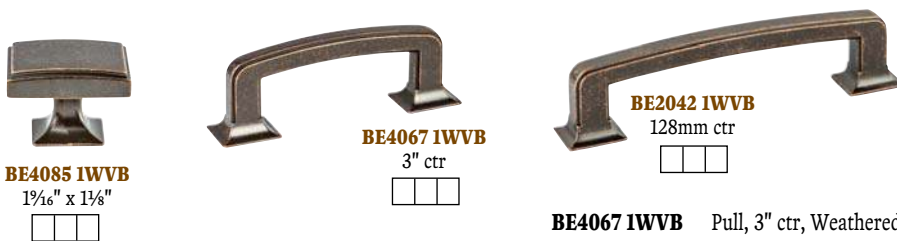

- **BE4067 IWVB** Pull, 3" ctr, Weathered Verona Bronze
- **BE4085 IWVB** Knob, 1 1/16" x 1 1/8", Weathered Verona Bronze
- **BE2042 IWVB** Pull, 128mm ctr, Weathered Verona Bronze

Screws included

Each	Qty	
8.08 EA	25	7.38 EA
8.08 EA	25	7.38 EA
14.48 EA	5	13.60 EA