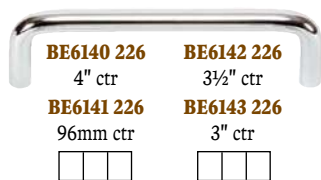

Polished Chrome

Mark Your Interest Level

Screws included