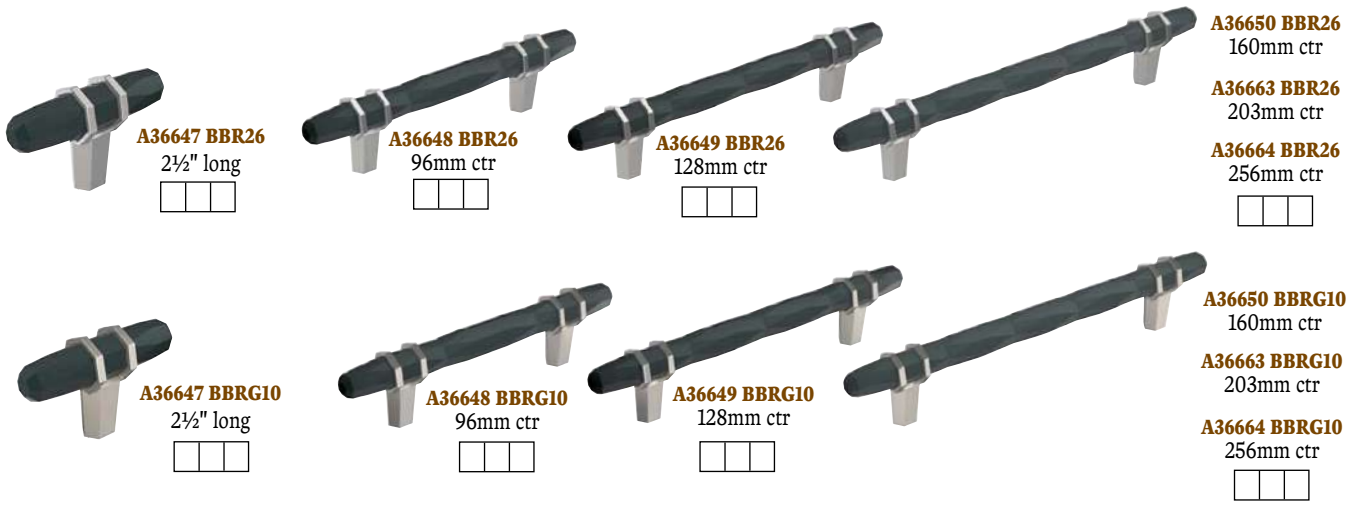

Black Bronze

Mark Your Interest Level

☐ ☐ ☐