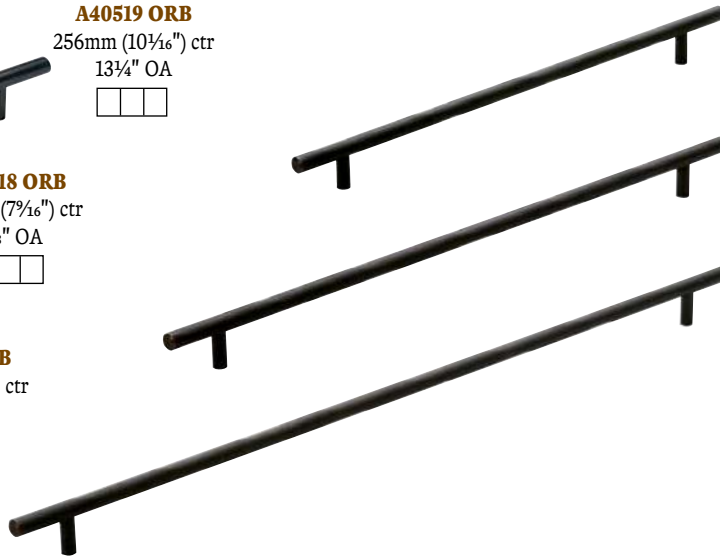

A40517 ORB
128mm (5 1/16") ctr
7 1/16" OA

A19014 ORB
320mm ctr (12 1/2")
15 3/4" OA

A19015 ORB
416mm ctr (16 3/8")
19 1/2" OA

A19017 ORB
544mm ctr (21 3/32")
24 1/16" OA

Screws included

	Each	Qty	
A53014 ORB	Knob, 1 3/8" oval, Oil Rubbed Bronze	3.92 EA	25 3.34 EA
A53015 ORB	Knob, 1 1/4" dia, Oil Rubbed Bronze	3.24 EA	25 2.68 EA
A53018 ORB	Knob, 1 1/4" oval, Oil Rubbed Bronze	4.56 EA	25 3.96 EA
A53029 ORB	Knob, 1 1/4" x 1 3/16", Oil Rubbed Bronze	9.82 EA	25 9.08 EA
A53030 ORB	Pull, 3" ctr, Oil Rubbed Bronze	11.30 EA	25 10.50 EA
A53031 ORB	Pull, 96mm ctr, Oil Rubbed Bronze	12.76 EA	25 11.92 EA
A19014 ORB	Pull, 320mm ctr, Oil Rubbed Bronze	22.74 EA	10 21.62 EA
A19015 ORB	Pull, 416mm ctr, Oil Rubbed Bronze	28.58 EA	10 27.28 EA
A19017 ORB	Pull, 544mm ctr, Oil Rubbed Bronze	38.76 EA	10 37.16 EA
A40515 ORB	Pull, 3" ctr, Oil Rubbed Bronze	12.92 EA	20 12.08 EA
A40516 ORB	Pull, 96mm ctr, Oil Rubbed Bronze	14.34 EA	20 13.46 EA
A40517 ORB	Pull, 128mm ctr, Oil Rubbed Bronze	17.28 EA	20 16.32 EA
A40518 ORB	Pull, 192mm ctr, Oil Rubbed Bronze	18.70 EA	20 17.70 EA
A40519 ORB	Pull, 256mm ctr, Oil Rubbed Bronze	22.34 EA	10 21.22 EA