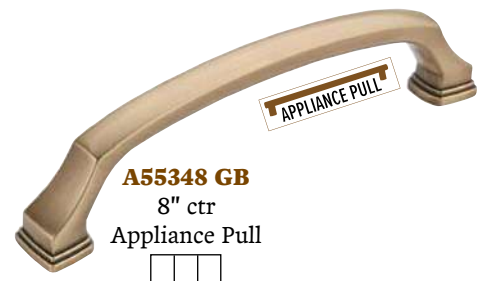

A55348 GB
8" ctr
Appliance Pull
☐☐☐

Screws included